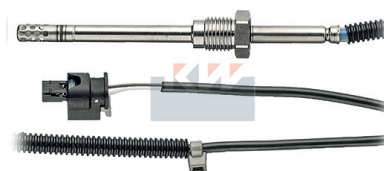

SMART

A 005 153 22 28

MARKET DIFFUSION: MEDIUM

17	M14x1,5		L1	Ang	L2	RTD-PT
			70	0°	650	

MERCEDES-BENZ

CLASSE C III C 200 CDI	OM646.811, OM646.812	01/07	12/09
CLASSE C III C 220 CDI	OM646.811	01/07	11/08
CLASSE E III E 200 CDI	OM646.820, OM646.821	04/06	07/09
CLASSE E III E 220 CDI	OM646.821, OM646.961	03/02	07/09
CLASSE E III E 220 T CDI	OM646.821, OM646.961	03/03	07/09
CLASSE E III E 420 CDI	OM629.910	01/06	12/08
CLASSE E E 220 CDI	OM646.821, OM646.961	10/03	07/09
CLASSE GL I GL 420 CDI 4-matic	OM629.912	09/06	05/09
CLASSE GL I GL 450 CDI 4-matic	OM629.912	05/09	08/12
CLASSE M II ML 420 CDI 4-matic	OM629.912	02/06	09/09
CLASSE M II ML 450 CDI 4-matic	OM629.912	09/09	12/11
CLASSE R R 280 CDI	OM642.870, OM642.950	05/06	12/12
CLASSE R R 280 CDI 4-matic	OM642.950	05/06	12/12
CLASSE R R 320 CDI 4-matic	OM642.870, OM642.950	01/06	07/10
CLASSE S V S 350 BlueTEC	OM642.862	04/11	12/13
SPRINTER II 210 CDI	OM651.955	03/09	
SPRINTER II 211 CDI	OM651.955	04/16	
SPRINTER II 213 CDI	OM651.955, OM651.956, OM651.957	06/06	
SPRINTER II 214 CDI	OM651.955	04/16	
SPRINTER II 216 CDI	OM651.955, OM651.957	06/06	
SPRINTER II 219 CDI / BlueTEC	OM642.896, OM642.992	03/09	
SPRINTER II 310 CDI	OM651.955, OM651.956	03/09	
SPRINTER II 311 CDI	OM651.955	05/16	
SPRINTER II 313 CDI	OM651.955, OM651.956	06/06	
SPRINTER II 313 CDI 4x4	OM651.955, OM651.956, OM651.957	06/06	
SPRINTER II 314 CDI	OM651.955	05/16	
SPRINTER II 314 CDI 4x4	OM651.955	05/16	
SPRINTER II 316 CDI	OM651.955, OM651.957	03/09	
SPRINTER II 316 CDI 4x4	OM651.955, OM651.957	03/09	
SPRINTER II 319 CDI / BlueTEC	OM642.896, OM642.898, OM642.986, OM642.992	03/09	
SPRINTER II 319 CDI / BlueTEC 4x4	OM642.896, OM642.898, OM642.986, OM642.992	03/09	
SPRINTER II 411 CDI	OM651.955	04/16	
SPRINTER II 413 CDI	OM651.955, OM651.956	06/06	
SPRINTER II 414 CDI	OM651.955	05/16	
SPRINTER II 414 CDI 4x4	OM651.955	05/16	
SPRINTER II 416 CDI	OM651.955, OM651.957	03/09	
SPRINTER II 416 CDI 4x4	OM651.955, OM651.957	11/13	
SPRINTER II 419 CDI	OM642.896, OM642.898, OM642.986, OM642.992	03/09	
SPRINTER II 510 CDI	OM651.955	03/09	
SPRINTER II 511 CDI	OM651.955	05/16	
SPRINTER II 513 CDI	OM651.955, OM651.956, OM651.957	06/06	
SPRINTER II 513 CDI 4x4	OM651.955, OM651.956, OM651.957	06/06	
SPRINTER II 514 CDI	OM651.955	05/16	
SPRINTER II 514 CDI 4x4	OM651.955	05/16	
SPRINTER II 516 CDI	OM651.955, OM651.957	03/09