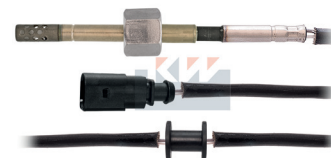

17	M14x1,5		L1	Ang	L2	RTD-PT
			50	0°	450	

AUDI

A3 II SPORTBACK 1.6 FSI	BLF, BLP		09/04 09/07
A3 II SPORTBACK 2.0 FSI	BLX		09/04 06/08
A3 II 1.6 FSI	BLP		08/03 09/07
A3 II 2.0 FSI	AXW, BLX		05/03 06/08

VW

GOLF V 1.4 FSI	BLN		10/03 11/06