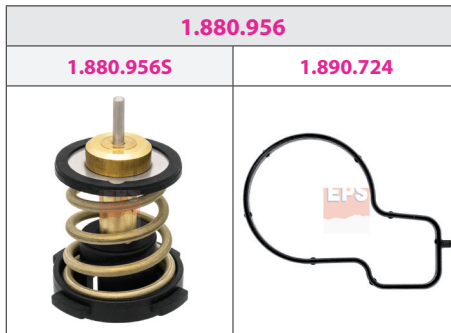

°C
87

°C
97

AUDI		
A1 25 TFSI	DKLA	11/18 →
A1 30 TFSI	DKJA, DKRF	07/18 →
A3 III 1.0 TFSI	CHZD, DKRF	07/16 →
A3 III 1.4 TFSI	CZCC	02/16 →
A3 III 1.4 TFSI g-tron	CPWA	11/13 →
A3 III 1.4 TSI	CZEA	05/14 →
A3 III 30 TFSI	CHZD, DKRF	07/18 →
A3 IV 40 TFSIe	DGEA	06/20 →
A4 V 1.4 TFSI	CVNA	08/15 → 11/19

SEAT		
ARONA 1.0 TGI	DBYA	11/18 →
ARONA 1.0 TSI	CHZJ, CHZL, DKJA, DKLA, DKRF	07/17 →
ATECA 1.0 TSI	CHZJ, DKRF	05/16 →
IBIZA V 1.0 TGI	DBYA	11/17 →
IBIZA V 1.0 TSI	CHZJ, CHZL, DKJA, DKLA, DKRF	01/17 →
LEON 1.4 TSI e-Hybrid	DGEA	05/20 →
LEON III 1.0 TSI	CHZD, DKLB, DKRF	05/15 →
LEON ST 1.0 TSI	CHZD	05/15 →

SKODA		
OCTAVIA 1.4 RS iV	DJKA	06/20 →
KAMIQ 1.0 TGI CNG	DBYA	11/19 →
KAMIQ 1.0 TSI	DKLA, DKRF, DLAC	07/19 →
KAROQ 1.4 TSI	CZEA, DJKA	09/19 →
KODIAQ 1.4 TSI	CZCA, CZDA, CZEA	10/16 →
KODIAQ 1.4 TSI 4x4	CZDA, CZEA	10/16 →
OCTAVIA IV 1.4 TSI Hybrid	DGEA	06/20 →
OCTAVIA IV 1.4 TSI IV RS	DGEA, DJKA	06/20 →
SCALA 1.0 TGI CNG	DBYA	11/19 →
SCALA 1.0 TSI	DKLA, DKRF	02/19 →

VW		
BEETLE 1.2 TSI 16V	CYVD	12/14 → 07/19
BEETLE 1.4 TSI	CZDA	12/14 → 07/19
POLO VI 1.0 TGI	DBYA	09/17 →
POLO VI 1.0 TSI	CHZJ, CHZL, DKJA, DKLA, DKRF	06/17 →
CADDY III 1.0 TSI	CHZG, DKRE	11/15 →
T-CROSS 1.0 TSI	CHZL, DKJA, DKLA, DKRF, DLAC	12/18 →
GOLF VII 1.0 TSI	CHZC, CHZD, CHZK, DKLB, DKRF	05/15 →
GOLF VII 1.2 TSI	CYVA, CYVB	04/14 →
GOLF VII 1.4 GTE Hybrid	CUKB	05/14 →
GOLF VII 1.4 TGI CNG	CPWA, CZBA	06/13 →
GOLF VII 1.4 TSI	CHPB, CZCA, CZDA, CZDD, CZEA	02/14 →
GOLF VII 1.4 TSI MultiFuel	CPVB	12/13 →

VW		
GOLF VIII 1.4 GTE Plug-in Hybrid	DGEA	09/20 →
T-ROC 1.0 TSI	CHZJ, DKRF	07/17 →
TIGUAN II 1.4 TSI	CZEA	06/17 →
TOURAN II 1.0 TSI	DKRB	12/18 →
UP 1.0 GTI	DKRA	11/17 →
UP 1.0 TSI	CHZA, DKLC	05/16 → 09/18

EPS **1.879.985KK** 04

THERMOSTATS

AUDI		
04E 121 113 B		
04E 121 113 G		
SEAT		
04E 121 113 G		
SKODA		
04E 121 113 B		
04E 121 113 G		
VW		
04E 121 113 B		
04E 121 113 G