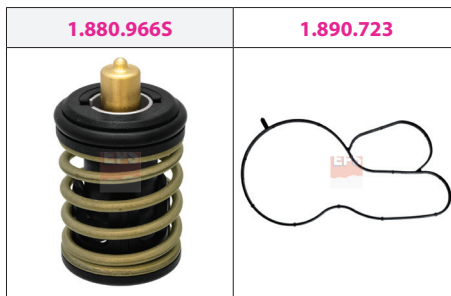

PEUGEOT		
PARTNER II TEPEE 1.6 HDi 90	9HJ(DV6DTEDM), 9HP(DV6DTEDED)	04/10 →
RIFTER 1.6 HDi 92	9HP(DV6DTEDED)	09/18 →

TOYOTA		
PROACE 1.6 D	3WZ-TV	06/13 → 03/16

EPS **1.880.966** **04**

THERMOSTATS
Adatt./Suitable:

1. **AUDI**
     04E 121 113 B
   - **SKODA**
     04E 121 113 B
   - **VW**
     04E 121 113 B
     04E 121 600 AM *10
     04E 121 600 CD *10
2. **- NEW - ITEM NOW AVAILABLE FROM PRODUCTION**
3. NUOVO - ARTICOLO ORA DISPONIBILE PER LA VENDITA
   - NOUVEAU - ARTICLE DISPONIBLE EN PRODUCTION COURANTE
   - NEU - JETZ ZUM VERKAUF VERFÜGBARER ARTIKEL
   - NUEVO - ARTICULO AHORA DISPONIBLE EN PRODUCCION

*10 OE code water pump, supplied only thermostat and gasket

- Codice OE pompa acqua, fornito solo termostato e guarnizione
- Code OE pompe à eau, fourni uniquement thermostat et joint
- Code OE pumpt Wasser, nur Thermostat und Dichtung
- Bomba de agua con código OE, suministrada solo con termostato y junta

°C
87

AUDI		
A3 III 1.4 TFSI e-tron	CUKB, CXUA	05/14 →

SKODA		
KAMIQ 1.6 SRE	CWVA	07/19 →
KAROQ 1.6 SRE	CWVA	06/20 →
OCTAVIA III 1.4 [CHN]	CSSA	02/14 →
OCTAVIA III 1.6 [CHN]	CSRA	02/14 →
SUPERB III 1.4 TSI iv	DGEB	08/19 →

VW		
GOLF VII 1.4 GTE Hybrid	CUKB	05/14 →
GOLF VII 1.4 TSI	CZCA, CZDA	02/14 →
GOLF VII 1.4 TSI MultiFuel	CPVB	04/14 →
PASSAT VI 1.4 GTE Hybrid	CUKC, DGEB	06/15 →

EPS **1.880.966S** **3,5**

THERMOSTATS
Adatt./Suitable:

1. **AUDI**
     04E 121 113 B
   - **SKODA**
     04E 121 113 B
   - **VW**
     04E 121 113 B
     04E 121 600 AM *12
     04E 121 600 CD *12
2. **NEW - ITEM NOW AVAILABLE FROM PRODUCTION**
3. NUOVO - ARTICOLO ORA DISPONIBILE PER LA VENDITA
   - NOUVEAU - ARTICLE DISPONIBLE EN PRODUCTION COURANTE
   - NEU - JETZ ZUM VERKAUF VERFÜGBARER ARTIKEL
   - NUEVO - ARTICULO AHORA DISPONIBLE EN PRODUCCION

*12 OE code water pump, supplied only thermostat

- Codice OE pompa acqua, fornito solo il termostato
- Code OE pompe à eau, fourni uniquement le thermostat
- Code OE Wasserpumpe, nur der Thermostat zur Verfügung gestellt
- Bomba de agua con código OE, suministrada solo con termostato