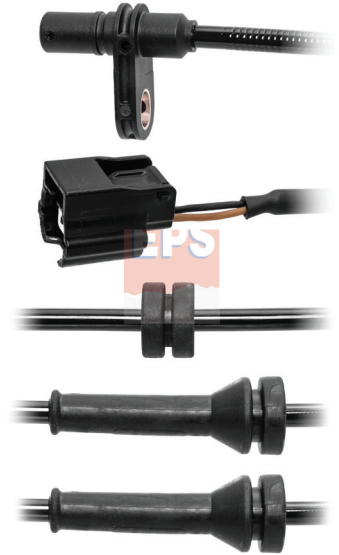

L	L1	Diagram
752	18,3	Hall Effect

NISSAN		
JUKE I 1.2 DIG-T	HR12DDT, HRA2DDT	05/14 ⇨
JUKE I 1.5	HR15DE	10/13 ⇨
JUKE I 1.5 dCi	K9K410, K9K646, K9K896	06/10 ⇨
JUKE I 1.6	HR16DE, MR16DDT	06/10 ⇨
JUKE I 1.6 CVTC	HR16DE	08/14 ⇨
JUKE I 1.6 DIG-T	MR16DDT	06/10 ⇨
JUKE I 1.6 DIG-T 4x4	MR16DDT	06/10 ⇨
JUKE I 1.6 DIG-T NISMO	MR16DDT	03/13 ⇨ 07/14
JUKE I 1.6 DIG-T NISMO RS	MR16DDT	08/14 ⇨
JUKE I 1.6 DIG-T NISMO RS 4x4	MR16DDT	08/14 ⇨
JUKE I 1.6 LPG	HR16DE	01/12 ⇨
JUKE I CVTC	HR16DE	03/13 ⇨
JUKE I dCi	K9K636	06/10 ⇨
PULSAR 1.2 DIG-T	HRA2DDT	10/14 ⇨
PULSAR 1.5 dCi	K9K	10/14 ⇨
PULSAR 1.6 DIG-T	MR16DDT	02/15 ⇨
SENTRA VII 1.6 DIG-T	MR16DDT	07/12 ⇨
SENTRA VII 1.6 i	HR16DE	07/12 ⇨
SENTRA VII 1.8	MRA8DE	08/12 ⇨
SENTRA VII 1.8 [TWN]	MRA8DE	08/13 ⇨
SENTRA VII 1.8 i	MRA8DE	07/12 ⇨
SENTRA VII 2.0	MR20DE	09/12 ⇨
SYLPHY III 1.6	HR16DE	08/12 ⇨
SYLPHY III 1.6 DIG-T	MR16DDT	07/12 ⇨
SYLPHY III 1.8	MRA8DE	08/12 ⇨
TIIDA II 1.6	HR16DE, MR16DDT	08/11 ⇨
TIIDA II 1.6 [RUS]	HR16DE	01/15 ⇨
TIIDA II 1.6 CVTC	HR16DE	08/12 ⇨
TIIDA II 1.6 DIG-T	MR16DDT	08/11 ⇨
TIIDA II 1.8	MRA8DE	08/12 ⇨