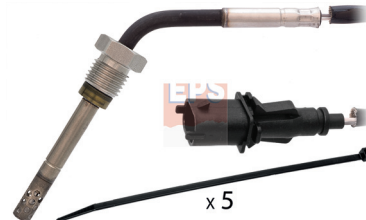

L1	Ang	L2	RTD-PT
17	M14x1,5		50	60°	1340	

OPEL		
MOKKA 1.7 CDTi	A17DTS, A17DTS(LUD-NE9)	06/12 ⇨
MOKKA 1.7 CDTi 4x4	A17DTS	06/12 ⇨
VAUXHALL		
MOKKA / MOKKA X 1.7 CDTi	A17DTS(LUD-NE9)	06/12 ⇨

EPS 1.220.237

EXHAUST GAS TEMPERATURE SENSORS (EGT)

Adatt./Suitable:

GENERAL MOTORS
55 571 194

MAGNETI MARELLI
172000473010

OPEL
55571194
8 55 279

VAUXHALL
55571194

NEW - ITEM NOW AVAILABLE FROM PRODUCTION

- NUOVO - ARTICOLO ORA DISPONIBILE PER LA VENDITA
- NOUVEAU - ARTICLE DISPONIBLE EN PRODUCTION COURANTE
- NEU - JETZT ZUM VERKAUF VERFÜGBARER ARTIKEL
- NUEVO - ARTICULO AHORA DISPONIBLE EN PRODUCCION