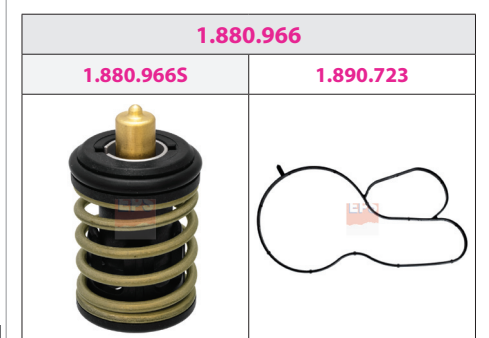

°C
87

AUDI		
A3 III 1.4 TFSI e-tron	CUKB, CXUA	05/14 →

SKODA		
KAMIQ 1.6 SRE	CWVA	07/19 →
KAROQ 1.6 SRE	CWVA	06/20 →
OCTAVIA III 1.4 [CHN]	CSSA	02/14 →
OCTAVIA III 1.6 [CHN]	CSRA	02/14 →
SUPERB III 1.4 TSI iv	DGEB	08/19 →

VW		
GOLF VII 1.4 GTE HYBRID	CUKB	05/14 →
GOLF VII 1.4 TSI	CZCA, CZDA	02/14 →
GOLF VII 1.4 TSI MultiFuel	CPVB	04/14 →
PASSAT VI 1.4 GTE Hybrid	CUKC, DGEB	06/15 →