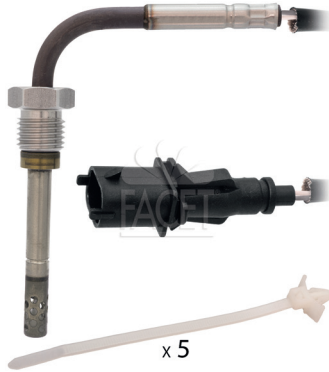

17	M14x1,5		L1	Ang	L2	RTD-PT
			50	90°	1340	

OPEL

CORSA D 1.7 CDTI

A17DTS, A17DTS(LUD-NE9), Z17DTR

08/06 ⇨ 08/14

VAUXHALL

ASTRA VI 1.7 CDTi

A17DTS(LUD-NE9)

06/11 ⇨ 10/15

CORSA D 1.7 CDTI

A17DTS, A17DTS(LUD-NE9), Z17DTR

11/06 ⇨ 08/14

EXHAUST GAS TEMPERATURE SENSORS (EGT)

Adatt./Suitable:

AUDI

4G0 906 088 E
4G0 906 088 H
4G0 906 088 Q

PORSCHE

958 606 288 21

VW

059 906 088 CG
4G0 906 088 H
4G0 906 088 Q

NEW - ITEM NOW AVAILABLE FROM PRODUCTION

- NUOVO - ARTICOLO ORA DISPONIBILE PER LA VENDITA
- NOUVEAU - ARTICLE DISPONIBLE EN PRODUCTION COURANTE
- NEU - JETZT ZUM VERKAUF VERFÜGBARER ARTIKEL
- NUEVO - ARTICULO AHORA DISPONIBLE EN PRODUCCION