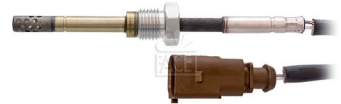

17	M14x1,5		L1	Ang	L2	RTD-PT
			50	0°	350	

AUDI

A4 IV 2.0 TDI

CAGA, CAGB

11/07 ⇨ 12/15

A4 IV 2.7 TDI

CAMA, CAMB, CGKA, CGKB

11/07 ⇨ 03/12

A4 IV 3.0 TDI quattro

CAPA, CCLA, CCWA, CCWB

11/07 ⇨ 03/12

A5 I 2.7 TDI

CAMA, CAMB, CGKA, CGKB

06/07 ⇨ 03/12

A5 I 3.0 TDI quattro

CAPA, CCWA, CCWB

06/07 ⇨ 03/12

A4 IV ALLROAD 3.0 TDI quattro

CCWA

04/09 ⇨ 01/12