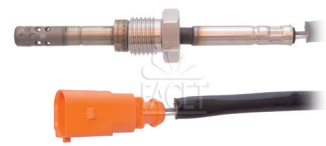

17	M14x1,5		L1	Ang	L2	RTD-PT
			35	0°	1100	

VW

CAMPMOBILE 2.0 TDi BlueMotion CAAC 06/15 ⇒

MULTIVAN 2.0 BiTDI 4motion CFCA 09/09 ⇒ 08/15

MULTIVAN 2.0 TDI 4motion CAAC, CAAE, CCHA, CCHB, CFCA 09/09 ⇒

TRANSPORTER V 2.0 BiTDI 4motion CFCA 09/09 ⇒ 08/15

TRANSPORTER V 2.0 TDI 4motion CAAC, CAAE, CCHA, CCHB 09/09 ⇒ 08/15

TRANSPORTER VI 2.0 TDI 4motion CAAC, CFCA 06/15 ⇒

FACET **22.0280**

04,5

EXHAUST GAS TEMPERATURE SENSORS (EGT)

Adatt./Suitable:

VW
03L 906 088 EG
03L 906 088 G

NEW - ITEM NOW AVAILABLE FROM PRODUCTION

- NUOVO - ARTICOLO ORA DISPONIBILE PER LA VENDITA
- NOUVEAU - ARTICLE DISPONIBLE EN PRODUCTION COURANTE
- NEU - JETZ ZUM VERKAUF VERFÜGBARER ARTIKEL
- NUEVO - ARTICULO AHORA DISPONIBLE EN PRODUCCION