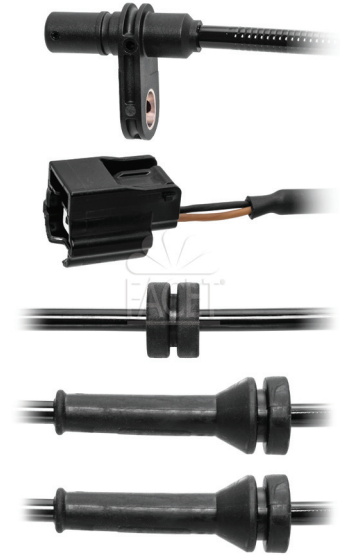

L	L1		
752	18,3	Hall Effect	

NISSAN			
JUKE I 1.2 DIG-T	HR12DDT, HRA2DDT	05/14 ⇨	
JUKE I 1.5	HR15DE	10/13 ⇨	
JUKE I 1.5 dCi	K9K410, K9K646, K9K896	06/10 ⇨	
JUKE I 1.6	HR16DE, MR16DDT	06/10 ⇨	
JUKE I 1.6 CVTc	HR16DE	08/14 ⇨	
JUKE I 1.6 DIG-T	MR16DDT	06/10 ⇨	
JUKE I 1.6 DIG-T 4x4	MR16DDT	06/10 ⇨	
JUKE I 1.6 DIG-T NISMO	MR16DDT	03/13 ⇨	07/14
JUKE I 1.6 DIG-T NISMO RS	MR16DDT	08/14 ⇨	
JUKE I 1.6 DIG-T NISMO RS 4x4	MR16DDT	08/14 ⇨	
JUKE I 1.6 LPG	HR16DE	01/12 ⇨	
JUKE I CVTc	HR16DE	03/13 ⇨	
JUKE I dCi	K9K636	06/10 ⇨	
PULSAR 1.2 DIG-T	HRA2DDT	10/14 ⇨	
PULSAR 1.5 dCi	K9K	10/14 ⇨	
PULSAR 1.6 DIG-T	MR16DDT	02/15 ⇨	
SENTRA VII 1.6 DIG-T	MR16DDT	07/12 ⇨	
SENTRA VII 1.6 i	HR16DE	07/12 ⇨	
SENTRA VII 1.8	MRA8DE	08/12 ⇨	
SENTRA VII 1.8 [TWN]	MRA8DE	08/13 ⇨	
SENTRA VII 1.8 i	MRA8DE	07/12 ⇨	
SENTRA VII 2.0	MR20DE	09/12 ⇨	
SYLPHY III 1.6	HR16DE	08/12 ⇨	
SYLPHY III 1.6 DIG-T	MR16DDT	07/12 ⇨	
SYLPHY III 1.8	MRA8DE	08/12 ⇨	
TIIDA II 1.6	HR16DE, MR16DDT	08/11 ⇨	
TIIDA II 1.6 [RUS]	HR16DE	01/15 ⇨	
TIIDA II 1.6 CVTc	HR16DE	08/12 ⇨	
TIIDA II 1.6 DIG-T	MR16DDT	08/11 ⇨	
TIIDA II 1.8	MRA8DE	08/12 ⇨