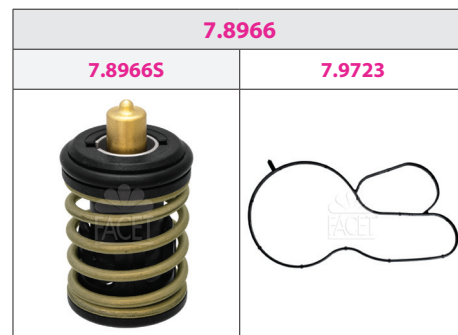

°C
87

AUDI		
A3 III 1.4 TFSI e-tron	CUKB, CXUA	05/14 →

SKODA		
KAMIQ 1.6 SRE	CWVA	07/19 →
KAROQ 1.6 SRE	CWVA	06/20 →
OCTAVIA III 1.4 [CHN]	CSSA	02/14 →
OCTAVIA III 1.6 [CHN]	CSRA	02/14 →
SUPERB III 1.4 TSI iv	DGEB	08/19 →

VW		
GOLF VII 1.4 GTE HYBRID	CUKB	05/14 →
GOLF VII 1.4 TSI	CZCA, CZDA	02/14 →
GOLF VII 1.4 TSI MultiFuel	CPVB	04/14 →
PASSAT VI 1.4 GTE Hybrid	CUKC, DGEB	06/15 →