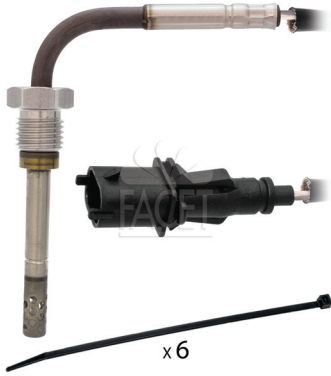

VAUXHALL

MERIVA II 1.7 CDTI

A17DT, A17DTC, A17DTI, A17DTS

06/10 ⇨

FACET 22.0239

FACET 22.0263

FACET 22.0238

EXHAUST GAS TEMPERATURE SENSORS (EGT)

Adatt./Suitable:

GENERAL MOTORS
55 596 774

OPEL
55596774
8 55 557

VAUXHALL
55596774

NEW - ITEM NOW AVAILABLE FROM PRODUCTION

- NUOVO - ARTICOLO ORA DISPONIBILE PER LA VENDITA
- NOUVEAU - ARTICLE DISPONIBLE EN PRODUCTION COURANTE
- NEU - JETZT ZUM VERKAUF VERFÜGBARER ARTIKEL
- NUEVO - ARTICULO AHORA DISPONIBLE EN PRODUCCION

17	M14x1,5		L1	Ang	L2	RTD-PT
			50	90°	1340	

OPEL

ASTRA J 1.7 CDTI

A17DTC, A17DTE, A17DTE, A17DTJ, A17DTIN, A17DTS, A17DTC(LUE-NE9), A17DTE(LKR-NE9)

09/09 ⇨ 10/15

VAUXHALL

ASTRA VI 1.7 CDTI

A17DTC, A17DTE, A17DTE, A17DTS, A17DTE(LKR-NE9)

12/09 ⇨ 10/15

EXHAUST GAS TEMPERATURE SENSORS (EGT)

Adatt./Suitable:

GENERAL MOTORS
55 564 270

MAGNETI MARELLI
172000491010

OPEL
55564270
8 55 526

VAUXHALL
55564270

NEW - ITEM NOW AVAILABLE FROM PRODUCTION

- NUOVO - ARTICOLO ORA DISPONIBILE PER LA VENDITA
- NOUVEAU - ARTICLE DISPONIBLE EN PRODUCTION COURANTE
- NEU - JETZT ZUM VERKAUF VERFÜGBARER ARTIKEL
- NUEVO - ARTICULO AHORA DISPONIBLE EN PRODUCCION