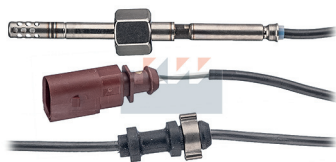

KW 422 270

04,5

EXHAUST GAS TEMPERATURE SENSORS (EGT)

Adatt./Suitable:

SEAT
03G 906 088 E
VW
03G 906 088 E

NEW - ITEM NOW AVAILABLE FROM PRODUCTION

- NUOVO - ARTICOLO ORA DISPONIBILE PER LA VENDITA
- NOUVEAU - ARTICLE DISPONIBLE EN PRODUCTION COURANTE
- NEU - JETZT ZUM VERKAUF VERFÜGBARER ARTIKEL
- NUEVO - ARTICULO AHORA DISPONIBLE EN PRODUCCION

17	M14x1,5		L1	Ang	L2	RTD-PT
			50	0°	450	

SEAT

ALHAMBRA I / II 2.0 TDI | BRT | 11/05 ⇨ 03/10

VW

SHARAN I 2.0 TDI | BRT, BVH | 11/05 ⇨ 03/10

KW 422 271

04,5

EXHAUST GAS TEMPERATURE SENSORS (EGT)

Adatt./Suitable:

AUDI
03G 906 088 AA
4F0 906 088

NEW - ITEM NOW AVAILABLE FROM PRODUCTION

- NUOVO - ARTICOLO ORA DISPONIBILE PER LA VENDITA
- NOUVEAU - ARTICLE DISPONIBLE EN PRODUCTION COURANTE
- NEU - JETZT ZUM VERKAUF VERFÜGBARER ARTIKEL
- NUEVO - ARTICULO AHORA DISPONIBLE EN PRODUCCION