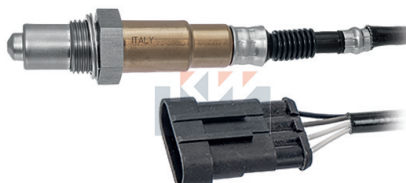

TS	N°	L	W	G	B	F	S	B	SH	SWP
PS44002_A	4	1400								

SCANIA

L,P,G,R,S - SERIES	DC07.111, DC07.112, DC07.113, DC09.126, DC09.127, DC09.130, DC13.141, DC13.148, DC13.149, DC13.155, DC16.103, DC16.118, DC09.104	09/16 ⇨
P,G,R,T - SERIES	DC09.108, DC09.109, DC09.111, DC09.112, DC09.113, DC09.E02, DC11.08, DC11.09, DC12.10, DC12.13, DC12.14, DC12.15, DC12.18, DC13.	03/04 ⇨

KW 498 537

OXYGEN SENSORS

Adatt./Suitable:

BOSCH
0 258 006 454
TOYOTA
89465-02060
89465-13030

NEW - ITEM NOW AVAILABLE FROM PRODUCTION

- NUOVO - ARTICOLO ORA DISPONIBILE PER LA VENDITA
- NOUVEAU - ARTICLE DISPONIBLE EN PRODUCTION COURANTE
- NEU - JETZT ZUM VERKAUF VERFÜGBARER ARTIKEL
- NUEVO - ARTICULO AHORA DISPONIBLE EN PRODUCCION

107 UNIVERSAL:

498 235