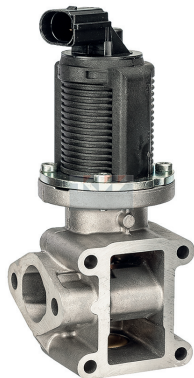

MARKET DIFFUSION: MEDIUM

ALFA ROMEO			
147 1.9 JTD 16V	192A5.000, 192B1.000, 937A4.000	11/02	03/10
147 1.9 JTDM 16V	937A5.000, 937A6.000	09/04	03/10
156 1.9 JTD	192B1.000, 937A4.000, 937A5.000	11/02	05/06
156 1.9 JTD 16V	192A5.000	11/02	05/06