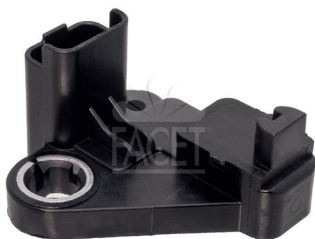

REVOLUTION AND TIMING (CKP AND CMP) SENSORS

Adatt./Suitable:

FORD
1 690 470
1 828 951
BM51-6C315-BA
BM51-6C315-BB

JAGUAR
C2S 52116
C2S 52527

LAND ROVER
LR021649
LR056028

MAZDA
Y655-18-221
Y655-18-221A

VOLVO
31330413
31370803

NEW - ITEM NOW AVAILABLE FROM PRODUCTION

- NUOVO - ARTICOLO ORA DISPONIBILE PER LA VENDITA
- NOUVEAU - ARTICLE DISPONIBLE EN PRODUCTION COURANTE
- NEU - JETZT ZUM VERKAUF VERFÜGBARER ARTIKEL
- NUEVO - ARTICULO AHORA DISPONIBLE EN PRODUCCION

MARKET DIFFUSION: **HIGH**

L	L1	Hall Effect	
---	---		

FORD			
B-MAX 1.0 EcoBoost	M1JA, M1JE, M1JH, SFJA, SFJB, SFJC, SFJD, YYJC	10/12	⇒
B-MAX 1.5 TDCi	UGiC, UGiG, XUJA, XUJB	10/12	⇒
B-MAX 1.6 TDCi	T3JB	10/12	⇒
C-MAX II 1.0 EcoBoost	--, B7DA, M1DA, M1DD, M2DA, M2DC, SFDA	10/12	⇒
C-MAX II 1.5 16V	--	03/15	⇒
C-MAX II 1.5 EcoBoost	M8DB, M9DB	03/15	⇒
C-MAX II 1.6 EcoBoost	JQDA, JQDB, JTDA, JTDB	12/10	⇒
C-MAX II 1.6 TDCi	T3DA, T3DB	12/10	⇒
ECOSPORT 1.0 EcoBoost	M1JC, M1JJ, M1JU, SFJL, YYJD, YYJF	10/13	⇒
ECOSPORT 1.5 TDCi	UGJE	10/13	⇒
FIESTA VI 1.0	P4JA, P4JB, P4JC, P4JD, XMJA, XMJB, XMJC, XMJD	10/12	⇒
FIESTA VI 1.0 EcoBoost	M1JE, M1JH, SFJA, SFJB, SFJC, SFJD, YYJA, YYJB	09/12	⇒
FIESTA VI 1.0 Sport	YYJA, YYJB	05/14	⇒
FIESTA VI 1.5 TDCi	UGiC, XUJA, XUJB	09/12	⇒
FIESTA VI 1.6 EcoBoost	--	01/13	⇒
FIESTA VI 1.6 ST	JTJA, JTJB	03/13	⇒
FIESTA VI 1.6 ST200	JTJC	04/16	⇒
FIESTA VI 1.6 TDCi SOHC	--	02/10	⇒
FIESTA VII 1.0 EcoBoost	C10FD0X, M1JL, M1JM, QOJA, QOJB, QOJC, QOJD, SFJE, SFJF, SFJH, SFJJ, SFJK, SFJL, SFJP, YYJE	05/17	⇒
FIESTA VII 1.1 Ti-VCT	FSJB, XPJA, XPJB, XPJC, XPJD, XYJA, XYJB, XYJC	05/17	⇒
FOCUS III 1.0 EcoBoost	M1DA, M1DC, M1DD, M1DH, M2DA, M2DB, M2DC, SFDA, SFDB	02/12	⇒
FOCUS III 1.5 DiTc SIGMA A	--	09/14	⇒
FOCUS III 1.5 EcoBoost	M8DA, M8DB, M8DD, M8DE, M9DA, M9DB	09/14	⇒
FOCUS III 1.6 EcoBoost	JQDA, JQDB, JTDA, JTDB, YUDA	07/10	⇒
FOCUS III 1.6 Flexifuel	YUDA	07/13	⇒
FOCUS III 1.6 TDCi	NGDA, NGDB, T1DA, T1DB, T3DA, T3DB	07/10	⇒
FOCUS III 1.6 TDCi ECOnetic	NGDA, NGDB	05/12	⇒
FOCUS IV 1.0 EcoBoost	B3DA, B7DA, SFDC	01/18	⇒
GALAXY II 1.6 EcoBoost	--, JTWA, JTWB	11/10	⇒
GALAXY II 1.6 TDCi	T1WA, T1WB	02/11	⇒ 06/15
GALAXY III 1.5 EcoBoost	C15HDTX, UNCI, UNCK	01/15	⇒
GRAND C-MAX 1.0 EcoBoost	B3DA, B7DA, M1DA, M1DD, M2DA, M2DC, SFDA	10/12	⇒
GRAND C-MAX 1.5 EcoBoost	M8DB, M9DB	03/15	⇒
GRAND C-MAX 1.6 EcoBoost	JQDA, JQDB, JTDA, JTDB	12/10	⇒
KUGA II 1.5 16V	--	03/13	⇒