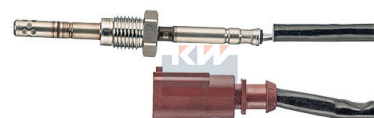

17	M14x1,5		L1	Ang	L2	RTD-PT
			36	0°	950	

AUDI	A3 III 1.6 TDI	CLHA, CRKB	10/12

SEAT	LEON III 1.6 TDI	CLHA, CLHB, CRKB, CXXA, DDYB	09/12

	LEON III 1.6 TDI 4Drive	CLHA	04/14

	LEON ST 1.6 TDI	CRKB	09/13

SKODA	OCTAVIA III 1.6 TDI	CLHA, CLHB, CRKA, CRKB, CXXA, CXXB, DBKA, DDYB	11/12

	OCTAVIA III 1.6 TDI 4x4	CLHA, CRKB	11/12

VW	GOLF VII 1.6 TDI	CLHA, CLHB, CRKA, CRKB, CXXB, DBKA	08/12

	GOLF VII 1.6 TDi 4motion	CLHA, CRKB, CXXB	11/12

	GOLF VII 1.6 TDi BlueMotion	CLHA, CXXB	08/12

	GOLF VII 1.6 TDi BlueMotion 4motion	CLHA	05/13 03/17