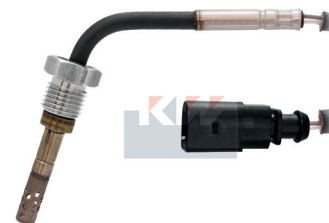

17	M14x1,5		L1 35	Ang 75°	L2 540	RTD-PT

AUDI

A4 IV 3.0 TDI	CLAB	11/11	12/15
A4 IV 3.0 TDI quattro	CDUC, CKVB	11/11	12/15
A5 I 3.0 TDI	CLAB	10/11	01/17
A5 I 3.0 TDI quattro	CDUC, CKVB, CKVD	10/11	01/17
A6 IV 3.0 TDI	CLAB	11/10	09/18
A6 IV 3.0 TDI quattro	CDUC, CDUD, CKVB, CKVC, CLAA, CPNB	03/11	
A7 SPORTBACK 3.0 TDI	CLAB	11/10	03/15
A7 SPORTBACK 3.0 TDI quattro	CDUC, CDUD, CKVB, CKVC, CLAA, CPNB	10/10	06/17
A8 III 3.0 TDI	CLAB	09/11	09/13
A8 III 3.0 TDI quattro	CDTA, CDTB, CDT, CMHA, CPNA	07/10	01/18
Q5 I 3.0 TDI quattro	CDUD, CPNB	11/08	05/17
A4 IV ALLROAD 3.0 TDI quattro	CDUC, CKVB	01/12	05/16
Q7 I 3.0 TDI quattro	CJGA, CJGC, CJMA, CLZB, CNRB, CRCA	11/07	08/15

PORSCHE

CAYENNE II 3.0 Diesel	MCN.RB, MCR.CA, MCR.CB, MCV.VA, MCV.VB, MCV.VC	06/10	
MACAN 3.0 S Diesel	MCD.UD, MCT.BA, MCT.BB, MCT.BC	02/14	
PANAMERA 3.0 D	MCR.C, MCR.CB, MCR.CC	08/11	07/13

VW

TOUAREG II 3.0 V6 TDI	CJMA, CNRB, CRCA, CRCD	01/10	03/18