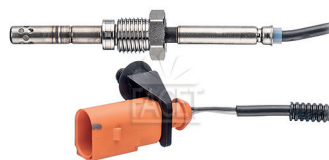

17	M14x1,5	RTD-PT	L1	Ang	L2	RTD-PT
			35	0°	500	

VW		
CRAFTER 2.0 TDI	CKTB, CKTC, CKUB, CKUC, CSLA, CSLB, CSNA	05/11 ⇨ 12/16
CRAFTER 2.0 TDI 4motion	CKUB, CSNA	07/11 ⇨ 12/16

FACET 22.0183

04,5

EXHAUST GAS TEMPERATURE SENSORS (EGT)

Adatt./Suitable:

VW
03L 906 088 EE

NEW - ITEM NOW AVAILABLE FROM PRODUCTION

- NUOVO - ARTICOLO ORA DISPONIBILE PER LA VENDITA
- NOUVEAU - ARTICLE DISPONIBLE EN PRODUCTION COURANTE
- NEU - JETZ ZUM VERKAUF VERFÜGBARER ARTIKEL
- NUEVO - ARTICULO AHORA DISPONIBLE EN PRODUCCION