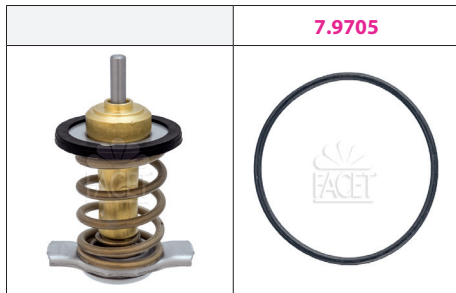

FACET **7.7953**

3,5

THERMOSTATS

Adatt./Suitable:

LADA

- 21082-1306010-14 *V
- 21082-1306010-15 *V

NEW - ITEM NOW AVAILABLE FROM PRODUCTION

- NUOVO - ARTICOLO ORA DISPONIBILE PER LA VENDITA
- NOUVEAU - ARTICLE DISPONIBLE EN PRODUCTION COURANTE
- NEU - JETZ ZUM VERKAUF VERFÜGBARER ARTIKEL
- NUEVO - ARTICULO AHORA DISPONIBLE EN PRODUCCION

*V Supplied only the thermostat, without housing

- Fornito solo il termostato, senza alloggiamento
- Fourni uniquement le thermostat, sans le boîtier
- Nur der Thermostat wird ohne Gehäuse geliefert
- Sólo se suministra el termostato, sin la carcasa (cárter)

MARKET DIFFUSION: **MEDIUM**

°C
85

LADA		
110 1.6	21114, 21124	01/00 ⇒ 12/12
110 1.6 16V	21124	10/04 ⇒ 12/10
110 1.6 LPG	21114	10/04 ⇒ 03/07
PRIORA 1.6	21114, 21116, 21126	04/07 ⇒ 07/18
PRIORA 1.6 LPG	21126	12/08 ⇒ 09/16

FACET **7.7974**

3,5

THERMOSTATS

Adatt./Suitable:

LADA

- 21010-1306010-02
- 2101-1306010 *V
- 2101-1306010-01 *V
- 21082-1306010 *V
- 21082-1306010-10 *V
- 21082-1306010-11 *V
- 21082-1306010-12 *V
- 21100-1306010-00 *V
- 21100-1306010-50 *V
- 2110-0306010 *V
- 2110-1306010 *V
- 21120-1306010 *V
- 2112-1306010 *V

*ITEM NOW AVAILABLE FROM PRODUCTION

- ARTICOLO ORA DISPONIBILE PER LA VENDITA
- ARTICLE DISPONIBLE EN PRODUCTION COURANTE
- JETZ ZUM VERKAUF VERFÜGBARER ARTIKEL
- ARTICULO AHORA DISPONIBLE EN PRODUCCION

*V Supplied only the thermostat, without housing

- Fornito solo il termostato, senza alloggiamento
- Fourni uniquement le thermostat, sans le boîtier
- Nur der Thermostat wird ohne Gehäuse geliefert
- Sólo se suministra el termostato, sin la carcasa (cárter)

MARKET DIFFUSION: **MEDIUM**