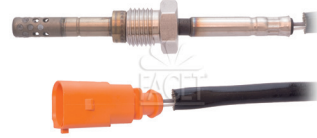

MARKET DIFFUSION: MEDIUM

Table with sensor specifications: L1, Ang, L2, RTD-PT

Table listing vehicle models for Porsche, SEAT, and VW with sensor part numbers and dates.

FACET 22.0035

EXHAUST GAS TEMPERATURE SENSORS (EGT)