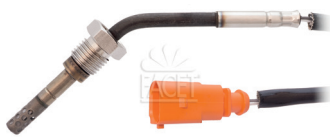

Table with sensor specifications: L1, Ang, L2, RTD-PT

Table listing vehicle models for Audi and SEAT with sensor part numbers and dates.

Table listing vehicle models for Skoda with sensor part numbers and dates.

Table listing vehicle models for VW with sensor part numbers and dates.

FACET 22.0021

EXHAUST GAS TEMPERATURE SENSORS (EGT)

Adatt./Suitable:

- PORSCHE
  958 606 288 41
  SEAT
  03G 906 088 F
  VW
  03G 906 088 F
  03L 906 088 AT
  059 906 088 BQ
  059 906 088 CH

NEW - ITEM NOW AVAILABLE FROM PRODUCTION
- NUOVO - ARTICOLO ORA DISPONIBILE PER LA VENDITA
- NOUVEAU - ARTICLE DISPONIBLE EN PRODUCTION COURANTE
- NEU - JETZ ZUM VERKAUF VERFUGBARER ARTIKEL
- NUEVO - ARTICULO AHORA DISPONIBLE EN PRODUCCION

MARKET DIFFUSION: MEDIUM