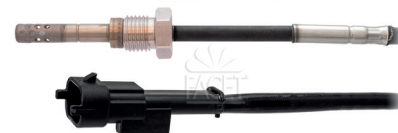

L1	Ang	L2	RTD-PT
17	M14x1,5		35	0°	350	

CHEVROLET		
CAPTIVA 2.0 D	LNP	01/11
CAPTIVA 2.0 D 4WD	LNP	01/11
CAPTIVA 2.2 D	LNQ	03/11
CAPTIVA 2.2 D 4WD	LNQ	03/11
CRUZE 2.0 CDI	LLW, LNP	05/09
CRUZE 2.0 TD	LNP	08/12
ORLANDO 2.0 D	LNP	02/11

OPEL		
ANTARA 2.2 CDTi	A22DM	12/10
ANTARA 2.2 CDTi 4x4	A22DM, A22DMH, A22DM(LNQ)	12/10 12/15

VAUXHALL		
ANTARA 2.2 CDTi 4x4	A22DM, A22DMH, A22DM(LNQ)	12/10
ANTARA 2.2 CDTi FWD	A22DM, A22DM(LNQ)	12/10

FACET 22.0139

04,5

EXHAUST GAS TEMPERATURE SENSORS (EGT)

Adatt./Suitable:

VW
03G 906 088 AS
03G 906 088 S
070 906 088

ITEM NOW AVAILABLE FROM PRODUCTION

- ARTICOLO ORA DISPONIBILE PER LA VENDITA
- ARTICLE DISPONIBLE EN PRODUCTION COURANTE
- JETZT ZUM VERKAUF VERFÜGBARER ARTIKEL
- ARTICULO AHORA DISPONIBLE EN PRODUCCION