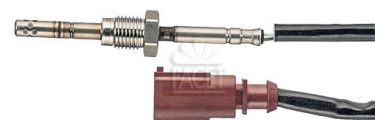

17	M14x1,5		L1	Ang	L2	RTD-PT
			36	0°	950	

AUDI				
A3 III 1.6 TDI	CLHA, CRKB	10/12		
SEAT				
LEON III 1.6 TDI	CLHA, CLHB, CRKB, CXXA, DDYB	09/12		
LEON III 1.6 TDI 4Drive	CLHA	04/14		
LEON ST 1.6 TDI	CRKB	09/13		
SKODA				
OCTAVIA III 1.6 TDI	CLHA, CLHB, CRKA, CRKB, CXXA, CXXB, DBKA, DDYB	11/12		
OCTAVIA III 1.6 TDI 4x4	CLHA, CRKB	11/12		
VW				
GOLF VII 1.6 TDI	CLHA, CLHB, CRKA, CRKB, CXXB, DBKA	08/12		
GOLF VII 1.6 TDi 4motion	CLHA, CRKB, CXXB	11/12		
GOLF VII 1.6 TDi BlueMotion	CLHA, CXXB	08/12		
GOLF VII 1.6 TDi BlueMotion 4motion	CLHA	05/13	03/17