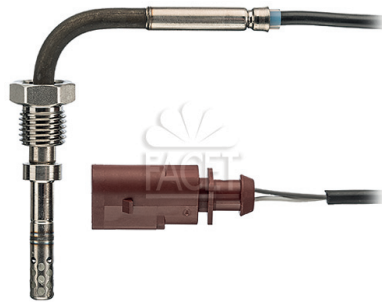

L1	Ang	L2	RTD-PT
			35	90°	625	

AUDI			
A3 II 1.9 TDI	BLS	05/03	05/10
A3 II 2.0 TDI	BMM, BMN, BUY	06/05	08/12
A3 II 2.0 TDI quattro	BMM, BMN	01/06	08/12
A3 II SPORTBACK 1.9 TDI	BLS	09/04	05/10
A3 II SPORTBACK 2.0 TDI	BMM, BMN, BUY	06/05	03/13
A3 II SPORTBACK 2.0 TDI quattro	BMM, BMN	01/06	03/13

SEAT			
ALTEA 1.9 TDI	BLS	04/04	
ALTEA 2.0 TDI	BMM, BMN	11/05	
ALTEA XL 1.9 TDI	BLS	10/06	
ALTEA XL 1.9 TDI 4x4	BLS	06/09	12/10
ALTEA XL 2.0 TDI	BMM, BMN	10/06	
ALTEA XL 2.0 TDI 16V 4x4	BMM/F	10/10	
ALTEA XL 2.0 TDI 4x4	BMM, BMN	06/07	
LEON II 1.9 TDI	BLS	07/05	12/10
LEON II 2.0 TDI	BMM, BMN	10/05	12/12
TOLEDO III 1.9 TDI	BLS	10/04	05/09
TOLEDO III 2.0 TDI	BMM, BMN	11/05	05/09
SKODA			
OCTAVIA II 1.9 TDI	BLS	06/04	12/10
OCTAVIA II 1.9 TDI 4x4	BLS	11/04	12/10
OCTAVIA II 2.0 TDI	BMM	11/05	05/10
OCTAVIA II 2.0 TDI 16V	BMM/F	02/04	04/13
OCTAVIA II 2.0 TDI 4x4	BMM	07/06	05/10
OCTAVIA II 2.0 TDI RS	BMN	04/06	02/13
SUPERB II 1.9 TDI	BLS	03/08	11/10
SUPERB II 2.0 TDI	BMP	03/08	05/10
VW			
EOS 2.0 TDI	BMM	06/06	05/08
GOLF V 1.9 TDI	BLS, BXJ	05/04	07/09
GOLF V 1.9 TDI 4motion	BLS	01/08	07/09
GOLF V 2.0 TDI	BMM, BMN	12/04	05/11
GOLF V 2.0 TDI 4motion	BMM	08/04	11/08
JETTA V 1.9 TDI	BLS	08/05	10/10
JETTA V 2.0 TDI	BMM, BMN	10/05	10/10

FACET 22.0077 **04,5**

EXHAUST GAS TEMPERATURE SENSORS (EGT)

Adatt./Suitable:

VW
03G 906 088
03G 906 088 AQ
03G 906 088 N
03L 906 088 BP
03L 906 088 HJ

NEW - ITEM NOW AVAILABLE FROM PRODUCTION

- NUOVO - ARTICOLO ORA DISPONIBILE PER LA VENDITA
- NOUVEAU - ARTICLE DISPONIBLE EN PRODUCTION COURANTE
- NEU - JETZT ZUM VERKAUF VERFÜGBARER ARTIKEL
- NUEVO - ARTICULO AHORA DISPONIBLE EN PRODUCCION

MARKET DIFFUSION: MEDIUM