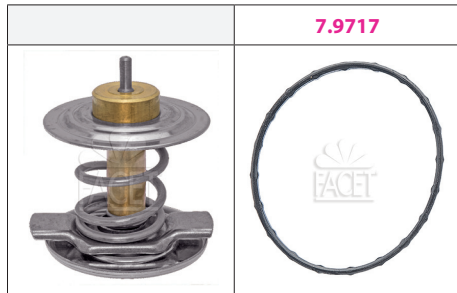

FACET 7.8442

3,5

THERMOSTATS

Adatt./Suitable:

CHRYSLER

5098918AA *V

K05098918AA *V

MERCEDÉS-BENZ

A 112 200 00 15 *V

A 112 203 02 75 *V

MOPAR PARTS

05098918AA *V

PUCH

112 200 00 15 *V

112 203 02 75 *V

NEW - ITEM NOW AVAILABLE FROM PRODUCTION

- NUOVO - ARTICOLO ORA DISPONIBILE PER LA VENDITA
- NOUVEAU - ARTICLE DISPONIBLE EN PRODUCTION COURANTE
- NEU - JETZ ZUM VERKAUF VERFÜGBARER ARTIKEL
- NUEVO - ARTICULO AHORA DISPONIBLE EN PRODUCCION

*V Supplied only the thermostat, without housing

- Fornito solo il termostato, senza alloggiamento
- Fourni uniquement le thermostat, sans le boîtier
- Nur der Thermostat wird ohne Gehäuse geliefert
- Sólo se suministra el termostato, sin la carcasa (cárter)

7.9717

°C

87

CHRYSLER

CROSSFIRE 3.2 EGX 07/03 ⇒ 12/08

MERCEDÉS-BENZ

CLASSE C I C 240	M112.910	06/97 ⇒ 05/00
CLASSE C I C 240 T	M112.910, M112.915	09/00 ⇒ 03/01
CLASSE C I C 280	M112.920	06/97 ⇒ 05/00
CLASSE C I C 280 T	M112.920	06/97 ⇒ 03/01
CLASSE C I C 43 AMG	M113.944	08/97 ⇒ 03/01
CLASSE C II C 240	M112.912	05/00 ⇒ 08/07
CLASSE C II C 240 4-matic	M112.916	07/02 ⇒ 08/07
CLASSE C II C 320	M112.946	05/00 ⇒ 05/08
CLASSE C II C 320 4-matic	M112.953	07/02 ⇒ 08/07
CLASSE C II C 55 AMG	M113.988	02/04 ⇒ 08/07
CLASSE CLK I 320	M112.940	06/97 ⇒ 06/02
CLASSE CLK I 430	M113.943	07/98 ⇒ 06/02
CLASSE CLK I 55 AMG	M113.984	08/99 ⇒ 06/02
CLASSE CLK II 240	M112.912	06/02 ⇒ 05/09
CLASSE CLK II 320	M112.955	06/02 ⇒ 05/09
CLASSE CLK II 500	M113.968	06/02 ⇒ 05/09
CLASSE CLK II 55 AMG	M113.987	09/02 ⇒ 05/09
CLASSE CLK II CLK 240	M112.912	02/03 ⇒ 03/10
CLASSE CLK II CLK 320	M112.955	02/03 ⇒ 03/10
CLASSE CLK II CLK 500	M113.968	02/03 ⇒ 03/10
CLASSE CLK II CLK 55 AMG	M113.987	06/02 ⇒ 03/10
CLASSE CLS I CLS 500	M113.967	10/04 ⇒ 12/10
CLASSE E II E 240	M112.911, M112.914	08/00 ⇒ 03/02
CLASSE E II E 240 T	M112.911, M112.914	08/00 ⇒ 03/03
CLASSE E II E 280	M112.921	12/96 ⇒ 03/02
CLASSE E II E 280 4-matic	M112.921	12/96 ⇒ 03/02
CLASSE E II E 280 T	M112.921	12/96 ⇒ 03/03
CLASSE E II E 280 T 4-matic	M112.921	12/96 ⇒ 03/03
CLASSE E II E 320	M112.941	06/97 ⇒ 03/02
CLASSE E II E 320 4-matic	M112.941	06/97 ⇒ 03/02
CLASSE E II E 320 T	M112.941	12/96 ⇒ 03/03
CLASSE E II E 320 T 4-matic	M112.941	12/96 ⇒ 03/03
CLASSE E II E 430	M113.940	06/97 ⇒ 03/02
CLASSE E II E 430 4-matic	M113.940	05/99 ⇒ 03/02
CLASSE E II E 430 T	M113.940	06/97 ⇒ 03/03
CLASSE E II E 430 T 4-matic	M113.940	05/99 ⇒ 03/03
CLASSE E II E 55 AMG	M113.980	08/97 ⇒ 03/02
CLASSE E II E 55 T AMG	M113.980	08/97 ⇒ 03/03
CLASSE E III E 240	M112.913	03/02 ⇒ 12/08
CLASSE E III E 240 4-matic	M112.917	03/03 ⇒ 12/08
CLASSE E III E 240 T	M112.913	03/03 ⇒ 07/09

MERCEDÉS-BENZ