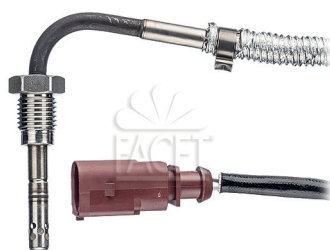

17	M14x1,5		L1	Ang	L2	RTD-PT
			35	100°	845	

VW				
PASSAT V 2.0 TDI	CKRA	04/11	06/15	

FACET 22.0202

EXHAUST GAS TEMPERATURE SENSORS (EGT)

Adatt./Suitable:

AUDI
4G0 906 088 AM
4G0 906 088 K

NEW - ITEM NOW AVAILABLE FROM PRODUCTION

- NUOVO - ARTICOLO ORA DISPONIBILE PER LA VENDITA
- NOUVEAU - ARTICLE DISPONIBLE EN PRODUCTION COURANTE
- NEU - JETZT ZUM VERKAUF VERFÜGBARER ARTIKEL
- NUEVO - ARTICULO AHORA DISPONIBLE EN PRODUCCION