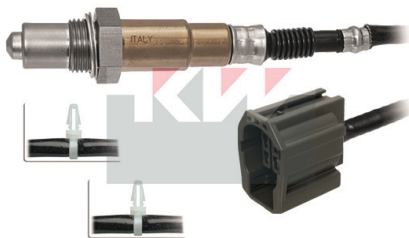

OXYGEN SENSORS

Adatt./Suitable:

- DENSO 4750 05K14 4750 07K03
- MAZDA Z602-18-861A

- NEW - ITEM NOW AVAILABLE FROM PRODUCTION
- NUOVO - ARTICOLO ORA DISPONIBILE PER LA VENDITA
- NOUVEAU - ARTICLE DISPONIBLE EN PRODUCTION COURANTE
- NEU - JETZT ZUM VERKAUF VERFÜGBARER ARTIKEL
- NUEVO - ARTICULO AHORA DISPONIBLE EN PRODUCCION

107 UNIVERSAL:
498 235

TS	N°	L	W		F	S	B	SH
PS44120_A	4	800	W	G	x	-	-	A SWP

MAZDA			
3 I 1.3	ZJ07, ZJ30, ZJ-VE	10/03 ⇨	06/09
3 I 1.4	FXJA	02/04 ⇨	06/09
3 I 1.6	B6ZE, Z6, Z601, Z627	10/03 ⇨	06/09
3 II 1.6 MZR	Z6, Z668, Z682, Z683	12/08 ⇨	09/14

OXYGEN SENSORS

Adatt./Suitable:

- DENSO 4872 03P19
- MAZDA ZJ39-18-861 ZJ39-18-861A ZJ39-18-861B

- NEW - ITEM NOW AVAILABLE FROM PRODUCTION
- NUOVO - ARTICOLO ORA DISPONIBILE PER LA VENDITA
- NOUVEAU - ARTICLE DISPONIBLE EN PRODUCTION COURANTE
- NEU - JETZT ZUM VERKAUF VERFÜGBARER ARTIKEL
- NUEVO - ARTICULO AHORA DISPONIBLE EN PRODUCCION

107 UNIVERSAL:
498 235