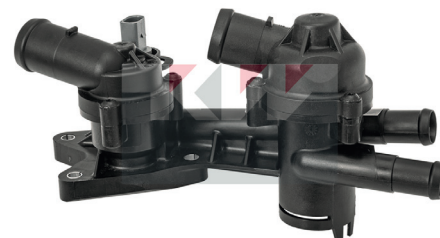

MARKET DIFFUSION: MEDIUM