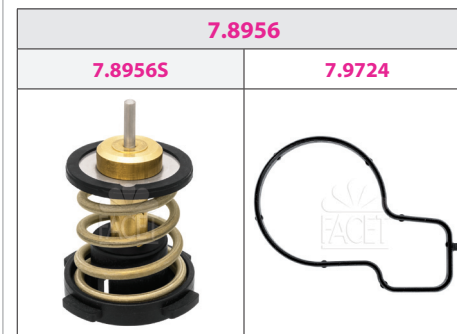

°C
87

°C
97

AUDI		
A1 25 TFSI	DKLA	11/18 →
A1 30 TFSI	DKJA, DKRF	07/18 →
A3 III 1.0 TFSI	CHZD, DKRF	07/16 →
A3 III 1.4 TFSI	CZCC	02/16 →
A3 III 1.4 TFSI g-tron	CPWA	11/13 →
A3 III 1.4 TSI	CZEA	05/14 →
A3 III 30 TFSI	CHZD, DKRF	07/18 →
A3 IV 40 TFSIe	DGEA	06/20 →
A4 V 1.4 TFSI	CVNA	08/15 → 11/19

SEAT		
ARONA 1.0 TGI	DBYA	11/18 →
ARONA 1.0 TSI	CHZJ, CHZL, DKJA, DKLA, DKRF	07/17 →
ATECA 1.0 TSI	CHZJ, DKRF	05/16 →
IBIZA V 1.0 TGI	DBYA	11/17 →
IBIZA V 1.0 TSI	CHZJ, CHZL, DKJA, DKLA, DKRF	01/17 →
LEON 1.4 TSI e-Hybrid	DGEA	05/20 →
LEON III 1.0 TSI	CHZD, DKLB, DKRF	05/15 →
LEON ST 1.0 TSI	CHZD	05/15 →

SKODA		
OCTAVIA 1.4 RS iV	DJKA	06/20 →
KAMIQ 1.0 TGI CNG	DBYA	11/19 →
KAMIQ 1.0 TSI	DKLA, DKRF, DLAC	07/19 →
KAROQ 1.4 TSI	CZEA, DJKA	09/19 →
KODIAQ 1.4 TSI	CZCA, CZDA, CZEA	10/16 →
KODIAQ 1.4 TSI 4x4	CZDA, CZEA	10/16 →
OCTAVIA IV 1.4 TSI Hybrid	DGEA	06/20 →
OCTAVIA IV 1.4 TSI IV RS	DGEA, DJKA	06/20 →
SCALA 1.0 TGI CNG	DBYA	11/19 →
SCALA 1.0 TSI	DKLA, DKRF	02/19 →

VW		
BEETLE 1.2 TSI 16V	CYVD	12/14 → 07/19
BEETLE 1.4 TSI	CZDA	12/14 → 07/19
POLO VI 1.0 TGI	DBYA	09/17 →
POLO VI 1.0 TSI	CHZJ, CHZL, DKJA, DKLA, DKRF	06/17 →
CADDY III 1.0 TSI	CHZG, DKRE	11/15 →
T-CROSS 1.0 TSI	CHZL, DKJA, DKLA, DKRF, DLAC	12/18 →
GOLF VII 1.0 TSI	CHZC, CHZD, CHZK, DKLB, DKRF	05/15 →
GOLF VII 1.2 TSI	CYVA, CYVB	04/14 →
GOLF VII 1.4 GTE Hybrid	CUKB	05/14 →
GOLF VII 1.4 TGI CNG	CPWA, CZBA	06/13 →
GOLF VII 1.4 TSI	CHPB, CZCA, CZDA, CZDD, CZEA	02/14 →
GOLF VII 1.4 TSI MultiFuel	CPVB	12/13 →

VW		
GOLF VIII 1.4 GTE Plug-in Hybrid	DGEA	09/20 →
T-ROC 1.0 TSI	CHZJ, DKRF	07/17 →
TIGUAN II 1.4 TSI	CZEA	06/17 →
TOURAN II 1.0 TSI	DKRB	12/18 →
UP 1.0 GTI	DKRA	11/17 →
UP 1.0 TSI	CHZA, DKLC	05/16 → 09/18

FACET 7.7985KK 04

THERMOSTATS

AUDI		
04E 121 113 B		
04E 121 113 G		
SEAT		
04E 121 113 G		
SKODA		
04E 121 113 B		
04E 121 113 G		
VW		
04E 121 113 B		
04E 121 113 G