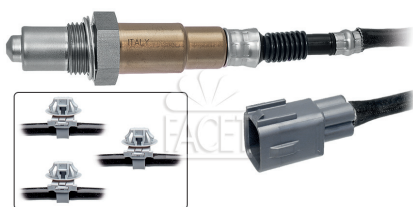

TS	N°	L	W				F	S	B	SH	
PS44026_A	4	800	G							SWP	

TOYOTA			
VIOS / YARIS 1.3	2SZ-FE	09/05	⇒ 10/13
YARIS II 1.3 VVT-i	2SZ-FE	08/05	⇒ 12/12

FACET 10.8526 **04,5**

OXYGEN SENSORS

Adatt./Suitable:

- **DENSO**
  234000-9062
- **SUZUKI**
  18213-80C00
  18213-80C00-000
  18213-80C01
  18213-80C01-000

- **NEW - ITEM NOW AVAILABLE FROM PRODUCTION**
- NUOVO - ARTICOLO ORA DISPONIBILE PER LA VENDITA
- NOUVEAU - ARTICLE DISPONIBLE EN PRODUCTION COURANTE
- NEU - JETZT ZUM VERKAUF VERFÜGBARER ARTIKEL
- NUEVO - ARTICULO AHORA DISPONIBLE EN PRODUCCION

107 UNIVERSAL:
10.8235