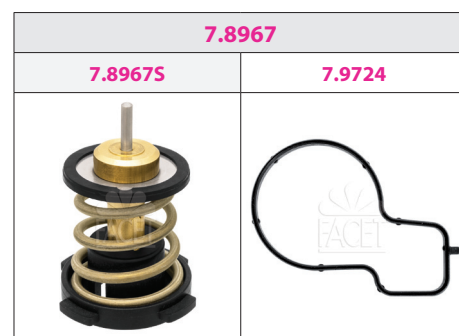

AUDI		
A1 1.0 TFSI	CHZB, CHZE, DKLD	03/15 → 10/18
A3 III 1.4 TFSI e-tron	CUKB, CXUA	05/14 →
SEAT		
ATECA 1.0 TSI	CHZJ, DKRF	05/16 →
IBIZA IV 1.0 TSI	CHZB, CHZC	05/15 → 06/17
IBIZA IV 1.6	CWVA	07/15 → 06/17
IBIZA IV 1.6 SRE	CWVA, CWVB	07/15 →
IBIZA 1.6 SRE	CWVA	07/15 → 12/16
LEON III 1.0 TSI	CHZD, DKRF	05/15 →
LEON ST 1.0 TSI	CHZD	05/15 →
TOLEDO IV 1.0 TSI	CHZB, CHZC, DKLD, DKRC	05/17 → 04/19
TOLEDO IV 1.6	CWVA	05/15 → 04/19
SKODA		
KAMIQ 1.6 SRE	CWVA	07/19 →
KAROQ 1.0 TSI	CHZJ, DKRF	07/17 →
KAROQ 1.6 SRE	CWVA	06/20 →
OCTAVIA III 1.0 TSI	CHZD, DKRA, DKRF	05/16 →
OCTAVIA III 1.4 [CHN]	CSSA	02/14 →
OCTAVIA III 1.6 [CHN]	CSRA	02/14 →
RAPID 1.0 TSI	CHZB, CHZC, DKLD, DKRC	06/17 → 12/19
FABIA III 1.0 TSI	CHZB, CHZC, DKLD, DKRC	08/14 →
SUPERB III 1.4 TSI iv	DGEB	08/19 →
VW		
CADDY III 1.0 TSI	CHZG, DKRD	11/15 →
GOLF VII 1.0 TSI	CHZC, CHZD, CHZK, DKLB, DKRF	05/15 →
GOLF VII 1.4 TSI	CZCA, CZDA	02/14 →

SKODA		
KAMIQ 1.6 SRE	CWVA	07/19 →
KAROQ 1.0 TSI	CHZJ, DKRF	07/17 →
KAROQ 1.6 SRE	CWVA	06/20 →
OCTAVIA III 1.0 TSI	CHZD, DKRA, DKRF	05/16 →
OCTAVIA III 1.4 [CHN]	CSSA	02/14 →
OCTAVIA III 1.6 [CHN]	CSRA	02/14 →
RAPID 1.0 TSI	CHZB, CHZC, DKLD, DKRC	06/17 → 12/19
FABIA III 1.0 TSI	CHZB, CHZC, DKLD, DKRC	08/14 →
SUPERB III 1.4 TSI iv	DGEB	08/19 →
VW		
CADDY III 1.0 TSI	CHZG, DKRD	11/15 →
GOLF VII 1.0 TSI	CHZC, CHZD, CHZK, DKLB, DKRF	05/15 →
GOLF VII 1.4 TSI	CZCA, CZDA	02/14 →