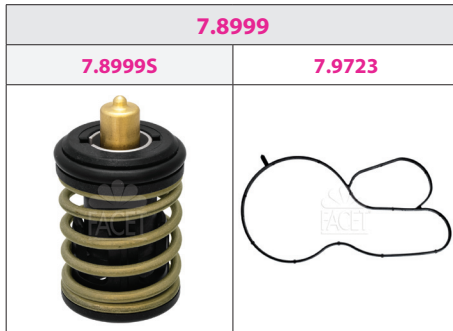

°C
97

AUDI		
A1 25 TFSI	DKLA	11/18 →
A1 30 TFSI	DKJA, DKRF	07/18 →
A3 III 1.0 TFSI	CHZD, DKRF	07/16 →
A3 III 1.4 TFSI	CZCC	02/16 →
A3 III 1.4 TFSI g-tron	CPWA	11/13 →
A3 III 1.4 TSI	CZEA	05/14 →
A3 III 30 TFSI	CHZD, DKRF	07/18 →
A3 IV 40 TFSIe	DGEA	06/20 →
A4 V 1.4 TFSI	CVNA	08/15 → 11/19

SEAT		
ARONA 1.0 TGI	DBYA	11/18 →
ARONA 1.0 TSI	CHZJ, CHZL, DKJA, DKLA, DKRF	07/17 →
ATECA 1.0 TSI	CHZJ, DKRF	05/16 →
IBIZA V 1.0 TGI	DBYA	11/17 →
IBIZA V 1.0 TSI	CHZJ, CHZL, DKJA, DKLA, DKRF	01/17 →
LEON 1.4 TSI e-Hybrid	DGEA	05/20 →
LEON III 1.0 TSI	CHZD, DKLB, DKRF	05/15 →
LEON ST 1.0 TSI	CHZD	05/15 →

SKODA		
OCTAVIA 1.4 RS iV	DJKA	06/20 →
KAMIQ 1.0 TGI CNG	DBYA	11/19 →
KAMIQ 1.0 TSI	DKLA, DKRF, DLAC	07/19 →
KAROQ 1.4 TSI	CZEA, DJKA	09/19 →
KODIAQ 1.4 TSI	CZCA, CZDA, CZEA	10/16 →
KODIAQ 1.4 TSI 4x4	CZDA, CZEA	10/16 →
OCTAVIA IV 1.4 TSI Hybrid	DGEA	06/20 →
OCTAVIA IV 1.4 TSI IV RS	DGEA, DJKA	06/20 →
SCALA 1.0 TGI CNG	DBYA	11/19 →
SCALA 1.0 TSI	DKLA, DKRF	02/19 →

VW		
BEETLE 1.2 TSI 16V	CYVD	12/14 → 07/19
BEETLE 1.4 TSI	CZDA	12/14 → 07/19
POLO VI 1.0 TGI	DBYA	09/17 →
POLO VI 1.0 TSI	CHZJ, CHZL, DKJA, DKLA, DKRF	06/17 →
CADDY III 1.0 TSI	CHZG, DKRE	11/15 →
T-CROSS 1.0 TSI	CHZL, DKJA, DKLA, DKRF, DLAC	12/18 →
GOLF VII 1.0 TSI	CHZC, CHZD, CHZK, DKLB, DKRF	05/15 →
GOLF VII 1.2 TSI	CYVA, CYVB	04/14 →
GOLF VII 1.4 GTE Hybrid	CUKB	05/14 →
GOLF VII 1.4 TGI CNG	CPWA, CZBA	06/13 →
GOLF VII 1.4 TSI	CHPB, CZCA, CZDA, CZDD, CZEA	02/14 →
GOLF VII 1.4 TSI MultiFuel	CPVB	12/13 →

VW		
GOLF VIII 1.4 GTE Plug-in Hybrid	DGEA	09/20 →
T-ROC 1.0 TSI	CHZJ, DKRF	07/17 →
TIGUAN II 1.4 TSI	CZEA	06/17 →
TOURAN II 1.0 TSI	DKRB	12/18 →
UP 1.0 GTI	DKRA	11/17 →
UP 1.0 TSI	CHZA, DKLC	05/16 → 09/18

FACET 7.7985KK 04

THERMOSTATS

AUDI		
04E 121 113 B		
04E 121 113 G		
SEAT		
04E 121 113 G		
SKODA		
04E 121 113 B		
04E 121 113 G		
VW		
04E 121 113 B		
04E 121 113 G		

NEW - ITEM NOW AVAILABLE FROM PRODUCTION

- NUOVO - ARTICOLO ORA DISPONIBILE PER LA VENDITA
- NOUVEAU - ARTICLE DISPONIBLE EN PRODUCTION COURANTE
- NEU - JETZ ZUM VERKAUF VERFÜGBARER ARTIKEL
- NUEVO - ARTICULO AHORA DISPONIBLE EN PRODUCCION