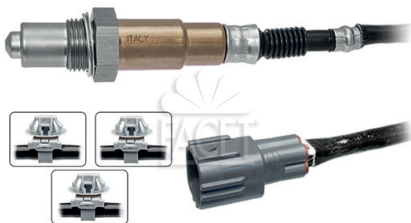

10.8530

FACET **10.8530**

04,5

OXYGEN SENSORS

Adatt./Suitable:

DENSO
6490 09C14
TOYOTA
89465-42090

NEW - ITEM NOW AVAILABLE FROM PRODUCTION

- NUOVO - ARTICOLO ORA DISPONIBILE PER LA VENDITA
- NOUVEAU - ARTICLE DISPONIBLE EN PRODUCTION COURANTE
- NEU - JETZT ZUM VERKAUF VERFÜGBARER ARTIKEL
- NUEVO - ARTICULO AHORA DISPONIBLE EN PRODUCCION

107 UNIVERSAL:

10.8235

TS	N°	L	W	G	B	F	S	B	SH	SWP
PS44025_A	4	720	W	G			X	-	-	X

TOYOTA

RAV 4 II 1.8	1ZZ-FE	08/00 ⇨ 11/05
RAV 4 II 2.0 4WD	1AZ-FE	05/00 ⇨ 11/05

FACET **10.8531**

04,5

OXYGEN SENSORS

Adatt./Suitable:

SKODA
04E 906 262 KF

NEW - ITEM NOW AVAILABLE FROM PRODUCTION

- NUOVO - ARTICOLO ORA DISPONIBILE PER LA VENDITA
- NOUVEAU - ARTICLE DISPONIBLE EN PRODUCTION COURANTE
- NEU - JETZT ZUM VERKAUF VERFÜGBARER ARTIKEL
- NUEVO - ARTICULO AHORA DISPONIBLE EN PRODUCCION

107 UNIVERSAL:

10.7008