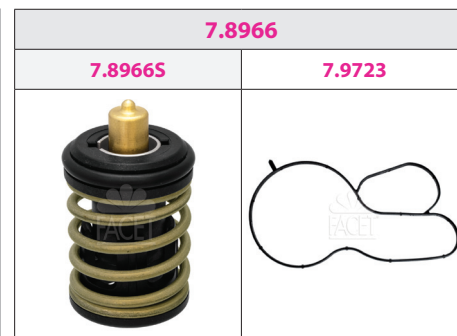

7.7963KK

FACET **7.7963KK**

07

THERMOSTATS

1. **AUDI**
   04E 121 113 N
2. **SEAT**
   04C 121 113 E
   04C 121 600 N *18
   04C 121 600 Q *18
   04E 121 113 N
3. **SKODA**
   04E 121 113 N
4. **VW**
   04C 121 113 E
   04C 121 600 N *18
   04C 121 600 Q *18
   04E 121 113 N

1. **NEW - ITEM NOW AVAILABLE FROM PRODUCTION**
2. NUOVO - ARTICOLO ORA DISPONIBILE PER LA VENDITA
   - NOUVEAU - ARTICLE DISPONIBLE EN PRODUCTION COURANTE
   - NEU - JETZT ZUM VERKAUF VERFÜGBARER ARTIKEL
   - NUEVO - ARTICULO AHORA DISPONIBLE EN PRODUCCION

1. ***18 Water pump OE code, supplied only with thermostats KIT**
2. Codice OE pompa acqua, fornito solo KIT termostati
   - Pompe à eau code d'origine, fourni uniquement avec thermostats KIT
   - Wasserpumpe OE-Code, nur mit Thermostaten KIT geliefert
   - Bomba de agua código OE, suministrado solo con termostatos KIT

°C
92

°C
97

SEAT		
IBIZA V 1.0	CHYB, CHYC	01/17 →
VW		
POLO VI 1.0	CHYB, CHYC, DFNB	06/17 →

FACET **7.7982KK**

04

THERMOSTATS

1. **AUDI**
   04E 121 113 C
   04E 121 113 N
2. **SEAT**
   04E 121 113 C
   04E 121 113 N
3. **SKODA**
   04E 121 113 C
   04E 121 113 N
4. **VW**
   04E 121 113 C
   04E 121 113 N

1. **NEW - ITEM NOW AVAILABLE FROM PRODUCTION**
2. NUOVO - ARTICOLO ORA DISPONIBILE PER LA VENDITA
   - NOUVEAU - ARTICLE DISPONIBLE EN PRODUCTION COURANTE
   - NEU - JETZT ZUM VERKAUF VERFÜGBARER ARTIKEL
   - NUEVO - ARTICULO AHORA DISPONIBLE EN PRODUCCION

°C
80

°C
97

SEAT		
ATECA 1.0 TSI	CHZJ, DKRF	05/16 →
LEON III 1.0 TSI	CHZD, DKRF	05/15 →
LEON ST 1.0 TSI	CHZD	05/15 →
VW		
GOLF VII 1.4 TSI	CZCA, CZDA	02/14 →
GOLF VII 1.4 TSI MultiFuel	CPVB	04/14 →

FACET **7.7983KK**

04

THERMOSTATS

1. **AUDI**
   04E 121 113 B
   04E 121 113 C
2. **SEAT**
   04E 121 113 C
3. **SKODA**
   04E 121 113 B
   04E 121 113 C
4. **VW**
   04E 121 113 B
   04E 121 113 C
   04E 121 600 AM *18
   04E 121 600 CD *18

1. **NEW - ITEM NOW AVAILABLE FROM PRODUCTION**
2. NUOVO - ARTICOLO ORA DISPONIBILE PER LA VENDITA
   - NOUVEAU - ARTICLE DISPONIBLE EN PRODUCTION COURANTE
   - NEU - JETZT ZUM VERKAUF VERFÜGBARER ARTIKEL
   - NUEVO - ARTICULO AHORA DISPONIBLE EN PRODUCCION