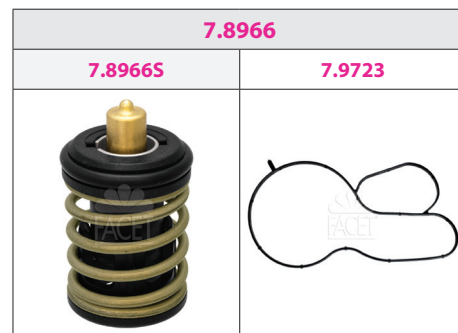

°C
87

AUDI		
A3 III 1.4 TFSI e-tron	CUKB, CXUA	05/14 →

SKODA		
KAMIQ 1.6 SRE	CWVA	07/19 →
KAROQ 1.6 SRE	CWVA	06/20 →
OCTAVIA III 1.4 [CHN]	CSSA	02/14 →
OCTAVIA III 1.6 [CHN]	CSRA	02/14 →
SUPERB III 1.4 TSI iv	DGEB	08/19 →

VW		
GOLF VII 1.4 GTE HYBRID	CUKB	05/14 →
GOLF VII 1.4 TSI	CZCA, CZDA	02/14 →
GOLF VII 1.4 TSI MultiFuel	CPVB	04/14 →
PASSAT VI 1.4 GTE Hybrid	CUKC, DGEB	06/15 →