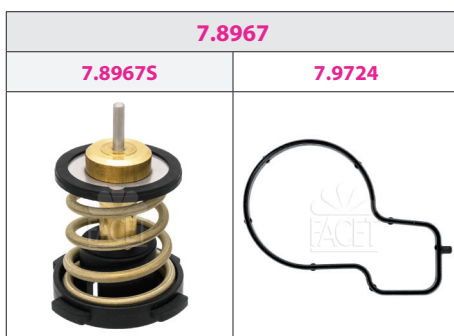

|    |
|----|
| °C |
| 80 |

|    |
|----|
| °C |
| 87 |

|     |
|-----|
| °C  |
| 105 |

|    |
|----|
| °C |
| 97 |

|    |
|----|
| °C |
| 80 |

|    |
|----|
| °C |
| 80 |

| SEAT                       |            |         |
|----------------------------|------------|---------|
| ATECA 1.0 TSI              | CHZJ, DKRF | 05/16 ⇨ |
| LEON III 1.0 TSI           | CHZD, DKRF | 05/15 ⇨ |
| LEON ST 1.0 TSI            | CHZD       | 05/15 ⇨ |
| VW                         |            |         |
| GOLF VII 1.4 TSI           | CZCA, CZDA | 02/14 ⇨ |
| GOLF VII 1.4 TSI MultiFuel | CPVB       | 04/14 ⇨ |