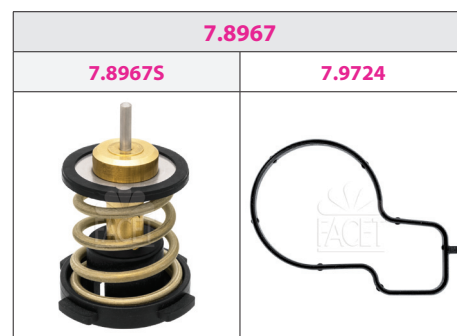

|    |
|----|
| °C |
| 80 |

|    |
|----|
| °C |
| 87 |

|     |
|-----|
| °C  |
| 105 |

|    |
|----|
| °C |
| 97 |

|    |
|----|
| °C |
| 80 |

|    |
|----|
| °C |
| 80 |

| SEAT                       |            |         |
|----------------------------|------------|---------|
| ATECA 1.0 TSI              | CHZJ, DKRF | 05/16 ⇨ |
| LEON III 1.0 TSI           | CHZD, DKRF | 05/15 ⇨ |
| LEON ST 1.0 TSI            | CHZD       | 05/15 ⇨ |
| VW                         |            |         |
| GOLF VII 1.4 TSI           | CZCA, CZDA | 02/14 ⇨ |
| GOLF VII 1.4 TSI MultiFuel | CPVB       | 04/14 ⇨ |