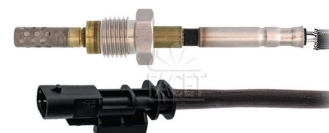

17	M14x1,5		L1	Ang	L2	RTD-PT
			25	0°	570	

ALFA ROMEO

GIULIETTA II 2.0 JTDM	940A7.000, 940B4.000, 940B5.000, 940B6.000, 940B9.000, 940C3.000, 940C4.000					04/10

EXHAUST GAS TEMPERATURE SENSORS (EGT)

Adatt./Suitable:

MAGNETI MARELLI
172000549010

ITEM NOW AVAILABLE FROM PRODUCTION

- ARTICOLO ORA DISPONIBILE PER LA VENDITA
- ARTICLE DISPONIBLE EN PRODUCTION COURANTE
- JETZT ZUM VERKAUF VERFÜGBARER ARTIKEL
- ARTICULO AHORA DISPONIBLE EN PRODUCCION