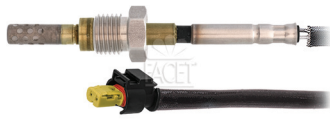

17	M14x1,5		L1	Ang	L2	RTD-PT
			25	0°	300	

MERCEDES-BENZ			
CLASSE A II A 160 CDI	OM640.942	09/04	06/12
CLASSE A II A 180 CDI	OM640.940	09/04	06/12
CLASSE A II A 200 CDI	OM640.941	09/04	06/12

FACET 22.0172

EXHAUST GAS TEMPERATURE SENSORS (EGT)

Adatt./Suitable:

AUDI

4G0 906 088 AA
4G0 906 088 AN
4G0 906 088 L

MAGNETI MARELLI

172000441010

ITEM NOW AVAILABLE FROM PRODUCTION

- ARTICOLO ORA DISPONIBILE PER LA VENDITA
- ARTICLE DISPONIBLE EN PRODUCTION COURANTE
- JETZT ZUM VERKAUF VERFÜGBARER ARTIKEL
- ARTICULO AHORA DISPONIBLE EN PRODUCCION

MARKET DIFFUSION: MEDIUM