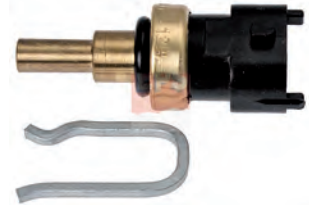

FIAT

500X 1.0	55282151	09/18 →
500X 1.3	55282328	09/18 →
500X 1.6	55263842	09/14 →
TIPO II 1.6	55268036	10/15 →

JEEP

RENEGADE 1.0 T-GDi	55282151	08/18 →
RENEGADE 1.3 T-GDi	55282328	08/18 →
RENEGADE 1.3 T-GDi 4x4	55282328	08/18 →
RENEGADE 1.6	EJH, EJH(55263842)	07/14 →