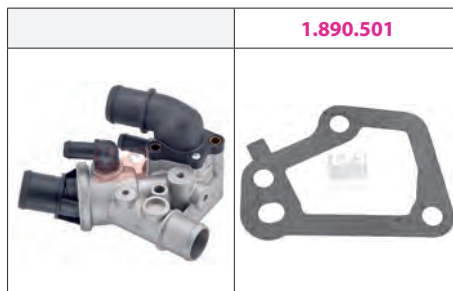

FIAT

DUCATO II 1.9 D	230A2.000	03/94 ⇨ 04/02
DUCATO II 1.9 D Combinato	230A2.000	06/95 ⇨ 04/02
DUCATO II 1.9 TD	230A3.000	03/94 ⇨ 04/02
DUCATO II 1.9 TD Panorama/Combinato	230A3.000	03/94 ⇨ 04/02

1.880.098

08

THERMOSTATS

Adatt./Suitable:

FIAT
7794132

81 Multifunction thermo switch MOUNTABLE in thermostat housing

- Sensore termico multifunzione MONTABILE in allog. termostato
- Sonde therm multifonction INSTALLABLE dans carter thermostat
- Mehrfunktionsthermosensor im Therm.-Gehäuse EINBAUBAR
- Sensor térmico multifunción MONTABLE en carcasa termostato

1.830.160