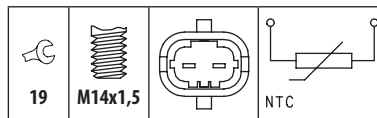

## IVECO

|                 |                                                                                                                                  |               |
|-----------------|----------------------------------------------------------------------------------------------------------------------------------|---------------|
| CROSSWAY        | F4AFE611D                                                                                                                        | 01/16 →       |
| EUROCARGO IV    | F4AFE411A, F4AFE411B, F4AFE411C, F4AFE411E, F4AFE411F, F4AFE611A, F4AFE611C, F4AFE611D, F4AFE611E, F4GFE601A                     | 09/15 →       |
| EUROCARGO I-III | F4AE0481A, F4AE0481C, F4AE0481D, F4AE0681A, F4AE0681B, F4AE0681C, F4AE0681D, F4AE0681E, F4AE3481A, F4AE3481B, F4AE3481C, F4AE348 | 09/00 → 09/15 |
| TECTOR          | F4AE3681B, F4AE3681E, NEF6(F4AE3681E)                                                                                            | 01/12 →       |
| VERTIS          | F4AE3481A, F4AE3481B, F4AE3481D, NEF4(N40ENT)                                                                                    | 10/10 →       |