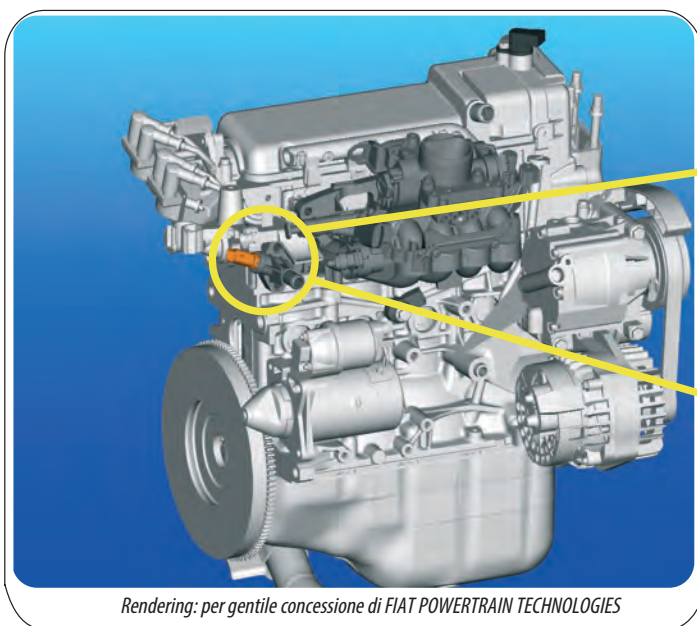

1.830.XXX SENSORI DI TEMPERATURA REFRIGERANTE/OLIO/CARBURANTE

Rendering: per gentile concessione di FIAT POWERTRAIN TECHNOLOGIES