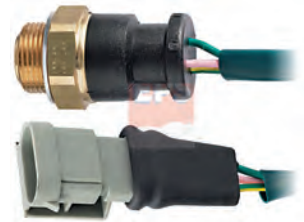

THERMO-SWITCHES FOR DOUBLE FAN OR TWO SPEEDS

Adatt./Suitable:

RENAULT
77 01 038 848

29				°C
29	M22x1,5			92-82 97-82

RENAULT

TWINGO I 1.2	C3G700, C3G702, D7F700, D7F701, D7F703, D7F706	03/93 ⇒