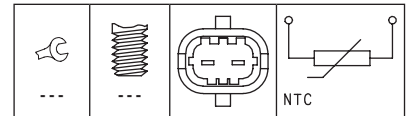

FIAT

500X 1.0	55282151	09/18 →
500X 1.3	55282328	09/18 →
500X 1.6	55263842	09/14 →
TIPO II 1.6	55268036	10/15 →

JEEP

RENEGADE 1.0 T-GDi	55282151	08/18 →
RENEGADE 1.3 T-GDi	55282328	08/18 →
RENEGADE 1.3 T-GDi 4x4	55282328	08/18 →
RENEGADE 1.6	EJH, EJH(55263842)	07/14 →