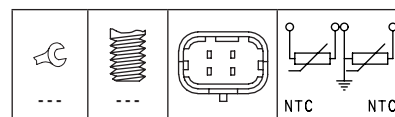

COOLANT/OIL/FUEL TEMPERATURE SENDERS

Adatt./Suitable:

FIAT
71718201
LANCIA
71718201

FIAT

PALIO 1.1	187A1.000	06/06 →
PALIO 1.2	178C4.066, 188A4.000	07/97 → 10/04
PANDA I 1100 i.e. 4x4	187A1.000	12/00 →
STRADA 1.2	188A4.000	04/03 →

LANCIA

Y 1.2	188A4.000, 840A3.000	03/96 → 09/03