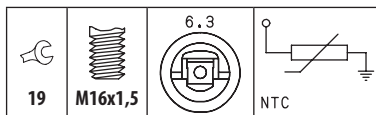

EPS 1.830.006

COOLANT/OIL/FUEL TEMPERATURE SENDERS

Adatt./Suitable:

FIAT

4470183

7590193

LANCIA

7590193

MAGNETI MARELLI

116596409902