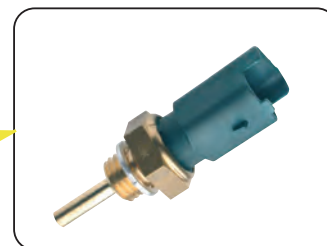

I trasmettitori di temperatura acqua, montati nel condotto del circuito di raffreddamento del motore, misurano la temperatura del liquido di raffreddamento per mezzo di un termistore (resistore la cui resistenza dipende dalla temperatura). Il segnale indicante la temperatura è inviato alla centralina di controllo motore per gestire l'iniezione, ad esempio per l'arricchimento della miscela in fase di avviamento vettura alle basse temperature.

I trasmettitori temperatura acqua per gestione motore e per altre funzioni sono montati sul circuito di raffreddamento e costruttivamente possono essere molto simili se non identici. Sulla stessa vettura possono essere montati trasmettitori con funzioni diverse. I trasmettitori di temperatura acqua si possono applicare a veicoli con alimentazione a benzina, a gasolio, ibrida e ad alcol.

Le principali **cause di malfunzionamento** del prodotto sono:

- rottura causata da stress meccanico
- surriscaldamento del sensore
- perdite
- corto circuito

Segnali di malfunzionamento:

- consumi elevati
- aumento delle emissioni
- perdita di potenza.
- difficoltà di avviamento del motore
- surriscaldamento del motore
- Accensione della spia di avaria motore

I trasmettitori di temperatura acqua sono progettati e costruiti per sopportare le condizioni critiche di montaggio nel vano motore. In particolare devono soddisfare i seguenti

requisiti:

- temperatura di funzionamento: $-30^{\circ}\text{C} \div +120^{\circ}\text{C}$
- grado di protezione: IP67 (ingresso di polveri non consentito e protezione contro gli effetti dell'immersione temporanea in acqua)

I trasmettitori di temperatura acqua sono sottoposti a **rigorose prove di qualificazione e di durata** per stabilire se il prodotto è idoneo per essere costruito e venduto:

- resistenza all'alta temperatura
- resistenza agli shock termici
- resistenza agli urti
- resistenza alle vibrazioni
- resistenza all'immersione in acqua

Superate tali prove e concesso il benestare a produrre, durante l'assemblaggio il prodotto viene sottoposto a severi cicli di controllo che prevedono il **collaudo al 100%** della resistenza dei sensori.