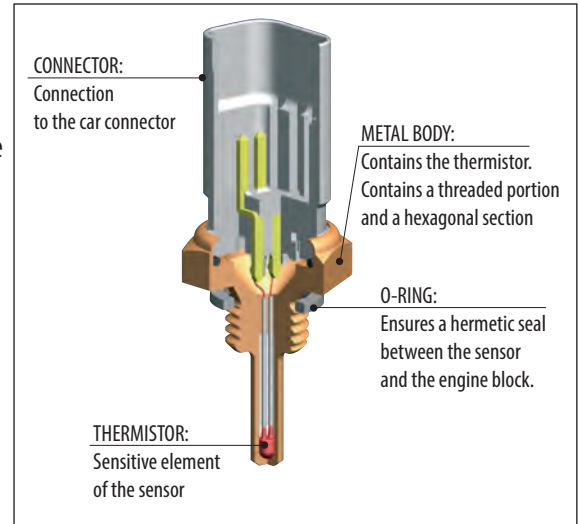

# Structural components and operating principles

The sensitive element of the transmitters, the thermistor, is placed into a protective metal body. The end containing the sensitive element is in contact with the liquid, hence its temperature, to be measured; the other end has a connector, generally made of plastic, which contains the terminals for the electrical contact. The leads of the thermistor are welded directly onto the contacts of the connector. The metal body is usually provided with a threaded portion and with a hexagonal section so that it can be installed on the car. In other cases, the body is cylindrical and is held in place by elastic components. A metal O-ring ensures a hermetic seal between the sensor and the engine block.