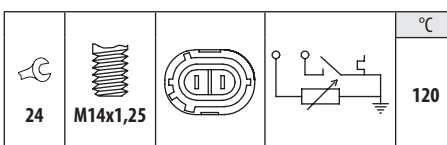

EPS 1.830.522

WATER TEMPERATURE SENDERS WITH WARNING LIGHT SWITCH

Adatt./Suitable:

RENAULT
77 00 810 879