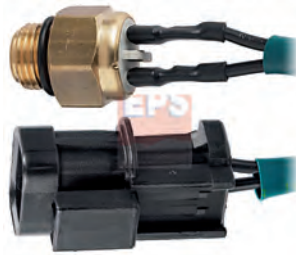

°C
22	M16x1,5			92-82

NISSAN

BLUEBIRD 1.6	CA16S	12/85 ⇨ 06/90
BLUEBIRD 1.6 DX	CA16S	11/83 ⇨ 02/88
BLUEBIRD 1.8 i 16V	CA18D	02/89 ⇨ 12/90
BLUEBIRD 1.8 Turbo	CA18T	04/84 ⇨ 11/92
BLUEBIRD 2.0	CA20S	12/85 ⇨ 09/90
BLUEBIRD 2.0 D	LD20	04/84 ⇨ 12/90
BLUEBIRD 2.0 i	CA20E	04/84 ⇨ 12/90
MAXIMA III 3.0 i [USA]	--	01/81 ⇨ 12/87

EPS 1.850.063