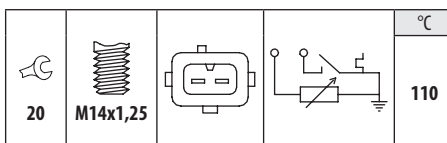

EPS 1.830.521

WATER TEMPERATURE SENDERS WITH WARNING LIGHT SWITCH

Adatt./Suitable:

CITROËN
1338 33
96 089 138

FIAT
9608913880

LANCIA
9608913880

PEUGEOT
1338 33