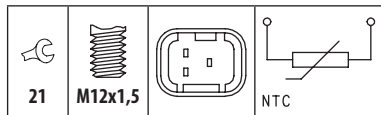

COOLANT/OIL/FUEL TEMPERATURE SENDERS

Adatt./Suitable:

RENAULT

82 00 699 074

MARKET DIFFUSION: MEDIUM

RENAULT

CLIO 1.2 Hi-Flex D4F742 11/07 → 12/09

TWINGO 1.2 D4F770 09/10 → 09/14

CLIO III 1.2 D4F784 11/07 → 12/11

CLIO III 1.2 16V D4F740, D4F744, D4F764, D4F784, D4F786 06/05 →

CLIO III 1.2 16V Hi-Flex D4F740, D4F742, D4F744 07/08 →

CLIO III 1.2 Ethanol D4F742 07/08 →

CLIO IV 1.2 16V D4F744 11/12 →

CLIO IV 1.2 LPG 16V D4F744 11/12 → 06/15

MODUS / GRAND MODUS 1.2 D4F740, D4F742, D4F744, D4F786 12/04 →

MODUS / GRAND MODUS 1.2 16V Hi-Flex D4F742 10/08 →

RENAULT

MODUS / GRAND MODUS 1.2 GPL D4F744 05/08 → 12/12

TWINGO II 1.2 D7F800 03/07 →

TWINGO II 1.2 16V D4F764, D4F770, D4F772 03/07 →

TWINGO II 1.2 TCe 100 D4F780, D4F782 02/11 →

TWINGO II 1.2 Turbo D4F780, D4F782 03/07 →

WIND 1.2 D4F780, D4F782 07/10 →

WIND 1.2 TCe 100 D4F780 02/11 →

EPS 1.830.355

COOLANT/OIL/FUEL TEMPERATURE SENDERS

Adatt./Suitable:

AUDI

03F 919 501 A

03F 919 501 B

BENTLEY

03F 919 501 B

SEAT

03F 919 501 A

03F 919 501 B

SKODA

03F 919 501 A

03F 919 501 B

VW

03F 919 501

03F 919 501 A

03F 919 501 B

MARKET DIFFUSION: HIGH