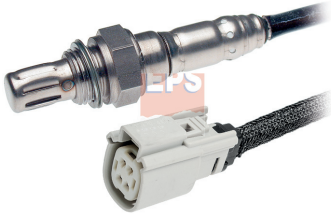

EPS 1.998.217

04,5

OXYGEN SENSORS

Adatt./Suitable:

FORD
1 788 457
CV1A-9F472-AA

107 UNIVERSAL:

1.997.007

ITEM NOW AVAILABLE FROM PRODUCTION

- NUOVO - ARTICOLO ORA DISPONIBILE PER LA VENDITA
- ARTICLE DISPONIBLE EN PRODUCTION COURANTE
- JETZT ZUM VERKAUF VERFÜGBARER ARTIKEL
- ARTICULO AHORA DISPONIBLE EN PRODUCCION

N°	L	Diagram		F	S	B		
4	400	W	B	W	G	-	-	SWT

FORD

ECOSPORT 1.5 Ti	UEJB, UEJE	10/13
ECOSPORT 1.5 Ti-VCT	UEJB, UEJE	10/13
ECOSPORT 1.6 Ti-VCT	HXJD, IQJB	08/12
KA+ 1.2	BZKA, YSKD, YSKE	06/16
KA+ 1.2 Ti-VCT	YSKD, YSKE	06/16

EPS 1.998.375

04,5

OXYGEN SENSORS

Adatt./Suitable:

BOSCH
0 258 010 475

FORD
1 910 012
F1FA-9G444-EA

107 UNIVERSAL:

1.998.235

ITEM NOW AVAILABLE FROM PRODUCTION

- NUOVO - ARTICOLO ORA DISPONIBILE PER LA VENDITA
- ARTICLE DISPONIBLE EN PRODUCTION COURANTE
- JETZT ZUM VERKAUF VERFÜGBARER ARTIKEL
- ARTICULO AHORA DISPONIBLE EN PRODUCCION