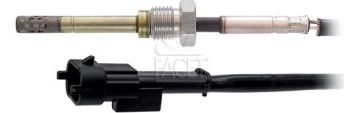

17	M14x1,5		L1	Ang	L2	RTD-PT
			50	0°	300	

CHEVROLET

CAPTIVA 2.0 D	LNP	01/11
CAPTIVA 2.0 D 4WD	LNP	01/11
CAPTIVA 2.2 D	LNQ	03/11
CAPTIVA 2.2 D 4WD	LNQ	03/11
CRUZE 2.0 CDI	LLW, LNP	05/09
CRUZE 2.0 TD	LNP	08/12
ORLANDO 2.0 D	LNP	02/11

OPEL

ANTARA 2.2 CDTi	A22DM	12/10
ANTARA 2.2 CDTi 4x4	A22DM, A22DMH	12/10 12/15

VAUXHALL

ANTARA 2.2 CDTi 4x4	A22DM, A22DMH	12/10
ANTARA 2.2 CDTi FWD	A22DM	12/10

FACET 22.0245 **04,5**

EXHAUST GAS TEMPERATURE SENSORS (EGT)

Adatt./Suitable:

AUDI

06F 906 088
06F 906 088 D

PIEBURGO

7.08369.41.0

VW

06F 906 088
06F 906 088 D

ITEM NOW AVAILABLE FROM PRODUCTION

- ARTICOLO ORA DISPONIBILE PER LA VENDITA
- ARTICLE DISPONIBLE EN PRODUCTION COURANTE
- JETZT ZUM VERKAUF VERFÜGBARER ARTIKEL
- ARTICULO AHORA DISPONIBLE EN PRODUCCION