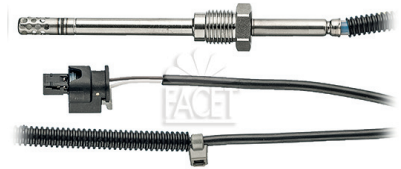

L1	Ang	L2	RTD-PT
			70	0°	650	

MERCEDES-BENZ

CLASSE C III C 200 CDI	OM646.811, OM646.812	01/07	12/09
CLASSE C III C 220 CDI	OM646.811	01/07	11/08
CLASSE E III E 200 CDI	OM646.820, OM646.821	04/06	07/09
CLASSE E III E 220 CDI	OM646.821, OM646.961	03/02	07/09
CLASSE E III E 220 T CDI	OM646.821, OM646.961	03/03	07/09
CLASSE E III E 420 CDI	OM629.910	01/06	12/08
CLASSE E E 220 CDI	OM646.821, OM646.961	10/03	07/09
CLASSE GL I GL 420 CDI 4-matic	OM629.912	09/06	05/09
CLASSE GL I GL 450 CDI 4-matic	OM629.912	05/09	08/12
CLASSE M II ML 420 CDI 4-matic	OM629.912	02/06	09/09
CLASSE M II ML 450 CDI 4-matic	OM629.912	09/09	12/11
CLASSE R R 280 CDI	OM642.870, OM642.950	05/06	12/12
CLASSE R R 280 CDI 4-matic	OM642.950	05/06	12/12
CLASSE R R 320 CDI 4-matic	OM642.870, OM642.950	01/06	07/10
CLASSE S V S 350 BlueTEC	OM642.862	04/11	12/13
SPRINTER II 210 CDI	OM651.955	03/09	
SPRINTER II 211 CDI	OM651.955	04/16	
SPRINTER II 213 CDI	OM651.955, OM651.956, OM651.957	06/06	
SPRINTER II 214 CDI	OM651.955	04/16	
SPRINTER II 216 CDI	OM651.955, OM651.957	06/06	
SPRINTER II 219 CDI / BlueTEC	OM642.896, OM642.992	03/09	
SPRINTER II 310 CDI	OM651.955, OM651.956	03/09	
SPRINTER II 311 CDI	OM651.955	05/16	
SPRINTER II 313 CDI	OM651.955, OM651.956	06/06	
SPRINTER II 313 CDI 4x4	OM651.955, OM651.956, OM651.957	06/06	
SPRINTER II 314 CDI	OM651.955	05/16	
SPRINTER II 314 CDI 4x4	OM651.955	05/16	
SPRINTER II 316 CDI	OM651.955, OM651.957	03/09	
SPRINTER II 316 CDI 4x4	OM651.955, OM651.957	03/09	
SPRINTER II 319 CDI / BlueTEC	OM642.896, OM642.898, OM642.986, OM642.992	03/09	
SPRINTER II 319 CDI / BlueTEC 4x4	OM642.896, OM642.898, OM642.986, OM642.992	03/09	
SPRINTER II 411 CDI	OM651.955	04/16	
SPRINTER II 413 CDI	OM651.955, OM651.956	06/06	
SPRINTER II 414 CDI	OM651.955	05/16	
SPRINTER II 414 CDI 4x4	OM651.955	05/16	
SPRINTER II 416 CDI	OM651.955, OM651.957	03/09	
SPRINTER II 416 CDI 4x4	OM651.955, OM651.957	11/13	
SPRINTER II 419 CDI	OM642.896, OM642.898, OM642.986, OM642.992	03/09	
SPRINTER II 510 CDI	OM651.955	03/09	
SPRINTER II 511 CDI	OM651.955	05/16	
SPRINTER II 513 CDI	OM651.955, OM651.956, OM651.957	06/06	
SPRINTER II 513 CDI 4x4	OM651.955, OM651.956, OM651.957	06/06	
SPRINTER II 514 CDI	OM651.955	05/16	
SPRINTER II 514 CDI 4x4	OM651.955	05/16	
SPRINTER II 516 CDI	OM651.955, OM651.957	03/09