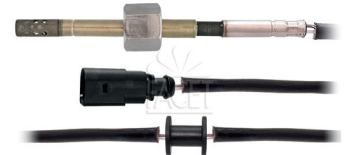

17	M14x1,5		L1	Ang	L2	RTD-PT
			50	0°	450	

AUDI

A3 II SPORTBACK 1.6 FSI	BLF, BLP	09/04	09/07
A3 II SPORTBACK 2.0 FSI	BLX	09/04	06/08
A3 II 1.6 FSI	BLP	08/03	09/07
A3 II 2.0 FSI	AXW, BLX	05/03	06/08

VW

GOLF V 1.4 FSI	BLN	10/03	11/06