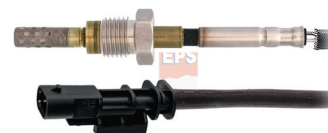

17	M14x1,5		L1	Ang	L2	RTD-PT
			25	0°	570	

ALFA ROMEO						
GIULIETTA II 2.0 JTDM	940A7.000, 940B4.000, 940B5.000, 940B6.000, 940B9.000, 940C3.000, 940C4.000					04/10

EPS 1.220.220

04,5

EXHAUST GAS TEMPERATURE SENSORS (EGT)

Adatt./Suitable:

MAGNETI MARELLI
172000549010

ITEM NOW AVAILABLE FROM PRODUCTION

- NUOVO - ARTICOLO ORA DISPONIBILE PER LA VENDITA
- ARTICLE DISPONIBLE EN PRODUCTION COURANTE
- JETZT ZUM VERKAUF VERFÜGBARER ARTIKEL
- ARTICULO AHORA DISPONIBLE EN PRODUCCION