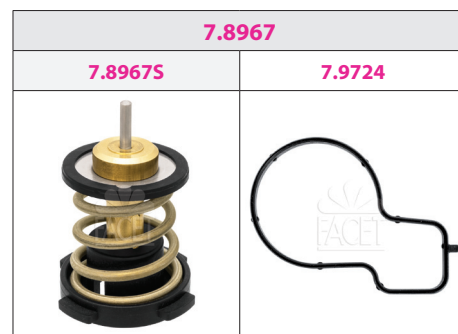

°C
80

AUDI		
A1 1.0 TFSI	CHZB, CHZE, DKLD	03/15 → 10/18
A3 III 1.4 TFSI e-tron	CUKB, CXUA	05/14 →
SEAT		
ATECA 1.0 TSI	CHZJ, DKRF	05/16 →
IBIZA IV 1.0 TSI	CHZB, CHZC	05/15 → 06/17
IBIZA IV 1.6	CWVA	07/15 → 06/17
IBIZA IV 1.6 SRE	CWVA, CWVB	07/15 →
IBIZA 1.6 SRE	CWVA	07/15 → 12/16
LEON III 1.0 TSI	CHZD, DKRF	05/15 →
LEON ST 1.0 TSI	CHZD	05/15 →
TOLEDO IV 1.0 TSI	CHZB, CHZC, DKLD, DKRC	05/17 → 04/19
TOLEDO IV 1.6	CWVA	05/15 → 04/19
SKODA		
KAMIQ 1.6 SRE	CWVA	07/19 →
KAROQ 1.0 TSI	CHZJ, DKRF	07/17 →
KAROQ 1.6 SRE	CWVA	06/20 →
OCTAVIA III 1.0 TSI	CHZD, DKRA, DKRF	05/16 →
OCTAVIA III 1.4 [CHN]	CSSA	02/14 →
OCTAVIA III 1.6 [CHN]	CSRA	02/14 →
RAPID 1.0 TSI	CHZB, CHZC, DKLD, DKRC	06/17 → 12/19
FABIA III 1.0 TSI	CHZB, CHZC, DKLD, DKRC	08/14 →
SUPERB III 1.4 TSI iv	DGEB	08/19 →
VW		
CADDY III 1.0 TSI	CHZG, DKRD	11/15 →
GOLF VII 1.0 TSI	CHZC, CHZD, CHZK, DKLB, DKRF	05/15 →
GOLF VII 1.4 TSI	CZCA, CZDA	02/14 →