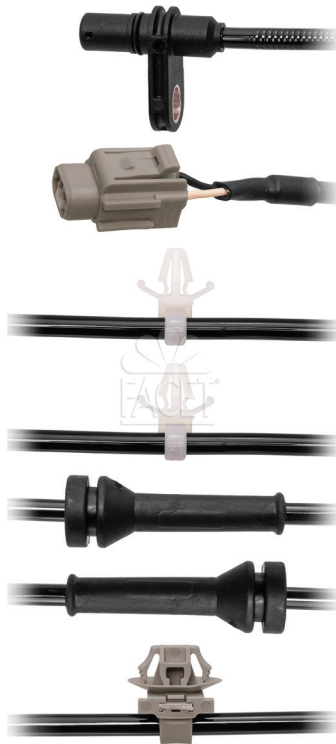

MERCEDES-BENZ			
SPRINTER II 516	M271.951	03/09	⇒
SPRINTER II 516 CDI	OM651.955, OM651.957	03/09	⇒
SPRINTER II 519 CDI	OM642.896, OM642.898, OM642.986, OM642.992	03/09	⇒
SPRINTER II 519 CDI / BlueTEC	OM642.896, OM642.898, OM642.986, OM642.992	03/09	⇒
SPRINTER SERIES Sprinter 213D BlueTec/BlueTec BlueEFFICIENCY/CDi	OM651.956	03/09	⇒
SPRINTER SERIES Sprinter 213D CDI	OM646.986	04/12	⇒
SPRINTER SERIES Sprinter 218D CDI	OM642.896, OM642.992	06/06	⇒
SPRINTER SERIES Sprinter 316 LGT Supercharged	M271.951	01/11	⇒
VW			
CRAFTER 2.0 TDI	CKTB, CKTC, CKUB, CKUC, CSLA, CSNA	05/11	⇒ 12/16
CRAFTER 2.0 TDI 4motion	CKUB, CSNA	07/11	⇒ 12/16
CRAFTER 2.5 TDI	BJJ, BJK, BJL, BJM, CEBA, CEBB, CECA, CECB	04/06	⇒

FACET 21.0245 **04,5**

WHEEL SPEED SENSORS

Adatt./Suitable:

FIAT
71747080
71750131

SUZUKI
56310-79J00
56310-79J00-000
56310-79J01
56310-79J01-000

NEW - ITEM NOW AVAILABLE FROM PRODUCTION

- NUOVO - ARTICOLO ORA DISPONIBILE PER LA VENDITA
- NOUVEAU - ARTICLE DISPONIBLE EN PRODUCTION COURANTE
- NEU - JETZT ZUM VERKAUF VERFÜGBARER ARTIKEL
- NUEVO - ARTICULO AHORA DISPONIBLE EN PRODUCCION

L	L1		
935	18,3	Hall Effect	OUT +

FIAT			
SEDICI 1.6 16V	M16A	06/06	⇒ 10/14
SEDICI 1.9 D Multijet	D19AA	06/06	⇒ 10/11
SEDICI 2.0 D Multijet	D20AA	06/06	⇒ 10/14

SUZUKI			
SX4 I 1.5	M15A	06/06	⇒ 07/10
SX4 I 1.5 VVT	M15A	07/10	⇒
SX4 I 1.5 VVTi	M15A	10/07	⇒ 12/15
SX4 I 1.6	M16A	07/07	⇒
SX4 I 1.6 DDIS	9HX	04/07	⇒

SUZUKI			
SX4 I 1.6 LPG	M16A	06/06	⇒ 12/12
SX4 I 1.6 VVT	M16A	06/06	⇒
SX4 I 1.6 VVT 4x4	M16A	07/09	⇒
SX4 I 1.9 DDIS	D19AA	06/06	⇒
SX4 I 2.0 DDIS	D20AA	07/09	⇒

FACET 21.0248 **04,5**

WHEEL SPEED SENSORS

Adatt./Suitable:

BOSCH
0 265 007 660
0 265 009 339

HITACHI
131620
MAGNETI MARELLI
172100169010

MERCEDES-BENZ
A 906 540 02 17

VW
2E0 927 801 A

NEW - ITEM NOW AVAILABLE FROM PRODUCTION

- NUOVO - ARTICOLO ORA DISPONIBILE PER LA VENDITA
- NOUVEAU - ARTICLE DISPONIBLE EN PRODUCTION COURANTE
- NEU - JETZT ZUM VERKAUF VERFÜGBARER ARTIKEL
- NUEVO - ARTICULO AHORA DISPONIBLE EN PRODUCCION