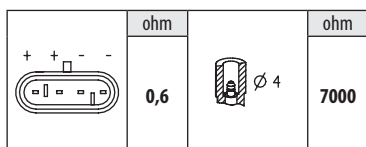

COILS

Adatt./Suitable:

BOSCH
0 986 221 060

DACIA
22 43 361 34R
60 01 543 604

HITACHI
138764

LADA
22 43 361 34R

NISSAN
22448-00Q0E

RENAULT
22 43 361 34R
60 01 543 604
H77 00 873 701

NEW - ITEM NOW AVAILABLE FROM PRODUCTION

- NUOVO - ARTICOLO ORA DISPONIBILE PER LA VENDITA
- NOUVEAU - ARTICLE DISPONIBLE EN PRODUCTION COURANTE
- NEU - JETZ ZUM VERKAUF VERFÜGBARER ARTIKEL
- NUEVO - ARTICULO AHORA DISPONIBLE EN PRODUCCION

MARKET DIFFUSION: **MEDIUM**

DACIA

DOKKER 1.6	K7M812, K7M828	11/12 ⇨
DOKKER 1.6 LPG	K7M812, K7M828	11/13 ⇨
LODGY 1.6	K7M812, K7M828	03/12 ⇨
LODGY 1.6 LPG	K7M812, K7M828	11/13 ⇨
LOGAN I 1.4	K7J710	09/04 ⇨
LOGAN I 1.4 MPI LPG	K7J710, K7J714	02/06 ⇨ 12/12
LOGAN I 1.6	K7M710, K7M714	09/04 ⇨
LOGAN I 1.6 BiFuel	K7M710, K7M718, K7M800, K7M818	11/08 ⇨
LOGAN I 1.6 LPG	K7M718, K7M818	08/04 ⇨ 12/12
LOGAN I 1.6 MPI 85	K7M800	05/10 ⇨
LOGAN II 1.6	K7M812	06/13 ⇨ 08/16
LOGAN II 1.6 16V	K7M764, K7M812	10/12 ⇨
LOGAN II MCV 1.6	K7M812	06/13 ⇨
SANDERO I 1.4	K7J710	06/08 ⇨
SANDERO I 1.4 MPI LPG	K7J714	01/09 ⇨
SANDERO I 1.6	K7M710, K7M718	06/08 ⇨
SANDERO I 1.6 Hi-Flex	K7M732	06/08 ⇨ 12/12
SANDERO I 1.6 LPG	K7M718, K7M818	06/08 ⇨ 12/12
SANDERO I 1.6 MPI 85	K7M800	05/10 ⇨
SANDERO II 1.6	K7M812	11/12 ⇨
SANDERO II 1.6 I	K7M764	10/12 ⇨
SOLENZA 1.4	E7J262	02/03 ⇨ 10/05

LADA

LARGUS 1.6	11189, K7M	03/12 ⇨

NISSAN

KUBISTAR 1.2	D7F726, D7F744, D7F764	08/03 ⇨

RENAULT

CLIO II 1.0	D7D760	02/00 ⇨ 05/01
CLIO II 1.2	D7F720, D7F726, D7F746, D7F764, D7F766	09/98 ⇨
CLIO II 1.2 LPG	D7F744, D7F764, D7F766	09/98 ⇨ 06/09
CLIO II 1.4	E7J634, E7J635, K7J700	09/98 ⇨ 05/05
CLIO II 1.6	K7M746	09/98 ⇨ 05/05
CLIO III 1.2	D4F784	11/07 ⇨ 12/11
CLIO III 1.2 16V	D4F784, D4F786	05/07 ⇨ 12/14
KANGOO II 1.6	K7M750	02/08 ⇨
CLIO 1.2 BiFuel	D7F722	03/98 ⇨ 10/01
DOKKER 1.6	K7M812	12/13 ⇨
KANGOO 1.2	D7F746	12/01 ⇨ 06/03
KANGOO 1.2 BiFuel	D7F710, D7F722, D7F744, D7F764, D7F766	06/97 ⇨ 06/03
KANGOO I 1.0	D7D700	01/02 ⇨ 01/07
KANGOO I 1.0 RN	D7D700, D7D760	01/02 ⇨ 01/07
KANGOO I 1.2	D7F710, D7F720, D7F722, D7F726, D7F744, D7F746, D7F764, D7F766	08/97 ⇨
KANGOO I 1.2 BiFuel	D7F710, D7F744	07/98 ⇨ 07/01

RENAULT

KANGOO I 1.4	E7J634, E7J635, K7J700, K7J701	08/97 ⇨
KANGOO I 1.6	K7M746	09/99 ⇨ 06/01
LODGY 1.6	K7M812, K7M828	07/13 ⇨
LOGAN 1.4	K7J710	09/04 ⇨
LOGAN 1.4 LPG	K7J714	02/08 ⇨ 10/13
LOGAN 1.6	K7M710, K7M714, K7M812	09/04 ⇨
LOGAN 1.6 MPI 85	K7M800	05/10 ⇨
LOGAN EXPRESS 1.6	K7M710	04/07 ⇨
LOGAN/STEPWAY 1.6	K7M812	11/13 ⇨
MEGANE I 1.4	E7J626	09/96 ⇨ 08/03
MEGANE I 1.4 e	E7J626	01/96 ⇨ 08/03
MEGANE I 1.6	K7M704	02/00 ⇨ 09/00
MEGANE I 1.6 e	K7M702, K7M703	01/96 ⇨ 08/03
MEGANE I 1.6 i	K7M720	01/96 ⇨ 03/99
MEGANE I 1.6 LPG	K7M702	08/95 ⇨ 03/99
MEGANE I 2.0 16V	F5R740	01/02 ⇨ 08/03
MEGANE I 2.0 16V IDE	F4R746, F5R740	11/99 ⇨ 08/03
MEGANE SCÉNIC I 1.6 e	K7M702, K7M703	10/96 ⇨ 10/99
MEGANE SCÉNIC I 1.6 i	K7M720	01/97 ⇨ 09/99
MEGANE 1.6 BiFuel	K7M702	10/96 ⇨ 10/99
MODUS / GRAND MODUS 1.2	D4F786	04/11 ⇨
MODUS / GRAND MODUS 1.2 16V	D4F784	05/07 ⇨
SANDERO I 1.4	K7J710	02/09 ⇨
SANDERO I 1.4 LPG	K7J714	02/09 ⇨
SANDERO I 1.6	K7M710	12/07 ⇨
SANDERO I 1.6 MPI 85	K7M800	05/10 ⇨
SANDERO II 1.6	K7M812	11/13 ⇨
THALIA I 1.4	K7J718	05/00 ⇨ 02/09
THALIA I 1.6	K7M730, K7M734	01/01 ⇨
THALIA II 1.4	K7J700	09/08 ⇨ 06/14
TWINGO II 1.2	D7F800	03/07 ⇨ 09/14
TWINGO II 1.2 TCe 100	D4F780, D4F782	02/11 ⇨
TWINGO II 1.2 Turbo	D4F780, D4F782	03/07 ⇨ 09/14
WIND 1.2	D4F780, D4F782	07/10 ⇨
WIND 1.2 TCe 100	D4F780, D4F780	02/11 ⇨