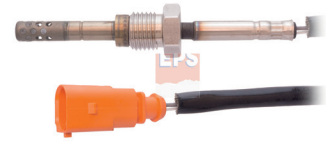

17	M14x1,5		L1 35	Ang 0°	L2 950	RTD-PT

PORSCHE			
CAYENNE II 3.0 Diesel	MCV.VA, MCV.VB, MCV.VC	06/10 ⇨	

SEAT			
EXEO 2.0 TDI	CAGA, CAGC, CAHA	12/08 ⇨	05/13

VW			
CADDY III 1.6 TDI	CAYD, CAYE	08/10 ⇨	
CADDY III 1.9 TDI	BLS, BSU	04/04 ⇨	08/10
CADDY III 1.9 TDI 4motion	BLS	05/08 ⇨	08/10
CADDY III 2.0 TDI	BMM	09/07 ⇨	08/10
TOUAREG II 3.0 V6 TDI	CNRB, CVVA	01/10 ⇨	03/18
TOURAN I 1.6 TDI	CAYB, CAYC	05/10 ⇨	05/15
TOURAN I 1.9 TDI	BLS, BXJ	08/03 ⇨	05/10
TOURAN I 2.0 TDI	BMM, BMN	12/05 ⇨	05/10
TOURAN I 2.0 TDI 16V	BMM/F	08/03 ⇨	05/10

EPS 1.220.035

EXHAUST GAS TEMPERATURE SENSORS (EGT)

Adatt./Suitable:

AUDI
03G 906 088 AG
03G 906 088 BA

VW
03G 906 088 BA

NEW - ITEM NOW AVAILABLE FROM PRODUCTION

- NUOVO - ARTICOLO ORA DISPONIBILE PER LA VENDITA
- NOUVEAU - ARTICLE DISPONIBLE EN PRODUCTION COURANTE
- NEU - JETZ ZUM VERKAUF VERFÜGBARER ARTIKEL
- NUEVO - ARTICULO AHORA DISPONIBLE EN PRODUCCION

MARKET DIFFUSION: MEDIUM