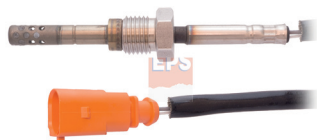

1.220.174

EPS 1.220.174

04,5

EXHAUST GAS TEMPERATURE SENSORS (EGT)

Adatt./Suitable:

AUDI
059 906 088 AC

NEW - ITEM NOW AVAILABLE FROM PRODUCTION

- NUOVO - ARTICOLO ORA DISPONIBILE PER LA VENDITA
- NOUVEAU - ARTICLE DISPONIBLE EN PRODUCTION COURANTE
- NEU - JETZT ZUM VERKAUF VERFÜGBARER ARTIKEL
- NUEVO - ARTICULO AHORA DISPONIBLE EN PRODUCCION

VW
059 906 088 AC

17	M14x1,5		L1	Ang	L2	RTD-PT
			35	0°	1400	

AUDI						
Q7 I 3.0TDI quattro	CATA, CCMA, CLZB, CNRB	11/07	08/15			
VW						
TOUAREG I 3.0 V6 TDI	CATA	11/04	05/10			

EPS 1.220.176

04,5

EXHAUST GAS TEMPERATURE SENSORS (EGT)

Adatt./Suitable:

MITSUBISHI
1587A024

NEW - ITEM NOW AVAILABLE FROM PRODUCTION

- NUOVO - ARTICOLO ORA DISPONIBILE PER LA VENDITA
- NOUVEAU - ARTICLE DISPONIBLE EN PRODUCTION COURANTE
- NEU - JETZT ZUM VERKAUF VERFÜGBARER ARTIKEL
- NUEVO - ARTICULO AHORA DISPONIBLE EN PRODUCCION