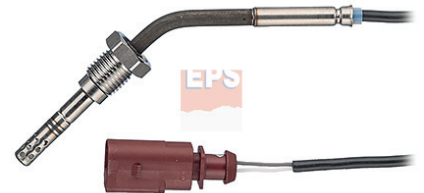

17	M14x1,5		L1	Ang	L2	RTD-PT
			35	45°	535	

SEAT

CORDOBA II 1.4 TDI	BMS	06/05	11/09
CORDOBA II 1.9 TDI	BMT	09/02	11/09
IBIZA III 1.4 TDI	BMS	06/05	11/09
IBIZA III 1.9 TDI	BMT	02/02	11/09
IBIZA IV 1.4 TDI	BMS/F	07/08	06/10
IBIZA IV 1.9 TDI	BLS/F, BXJ/F	03/08	06/10

SKODA

FABIA II 1.4 TDI	BMS	01/07	03/10
FABIA II 1.9 TDI	BLS	04/07	03/10
ROOMSTER 1.4 TDI	BMS, BNV	09/06	03/10
ROOMSTER 1.9 TDI	BLS	09/06	03/10

VW

POLO IV 1.4 TDI	BMS, BWB	04/05	11/09
POLO IV 1.9 TDI	BMT	10/01	11/09