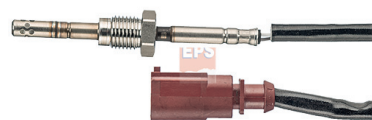

17	M14x1,5		L1	Ang	L2	RTD-PT
			36	0°	950	

AUDI		
A3 III 1.6 TDI	CLHA, CRKB	10/12

SEAT		
LEON III 1.6 TDI	CLHA, CLHB, CRKB, CXXA, DDYB	09/12

LEON III 1.6 TDI 4Drive	CLHA	04/14

LEON ST 1.6 TDI	CRKB	09/13

SKODA		
OCTAVIA III 1.6 TDI	CLHA, CLHB, CRKA, CRKB, CXXA, CXXB, DBKA, DDYB	11/12

OCTAVIA III 1.6 TDI 4x4	CLHA, CRKB	11/12

VW		
GOLF VII 1.6 TDI	CLHA, CLHB, CRKA, CRKB, CXXB, DBKA	08/12

GOLF VII 1.6 TDi 4motion	CLHA, CRKB, CXXB	11/12

GOLF VII 1.6 TDi BlueMotion	CLHA, CXXB	08/12

GOLF VII 1.6 TDi BlueMotion 4motion	CLHA	05/13	03/17