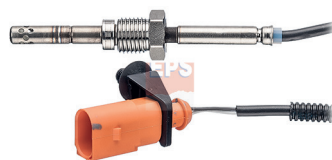

17	M14x1,5	RTD-PT	L1	Ang	L2	RTD-PT
			35	0°	500	

VW		
CRAFTER 2.0 TDI	CKTB, CKTC, CKUB, CKUC, CSLA, CSLB, CSNA	05/11 ⇨ 12/16
CRAFTER 2.0 TDI 4motion	CKUB, CSNA	07/11 ⇨ 12/16

EPS 1.220.183

04,5

EXHAUST GAS TEMPERATURE SENSORS (EGT)

Adatt./Suitable:

VW
03L 906 088 EE

NEW - ITEM NOW AVAILABLE FROM PRODUCTION

- NUOVO - ARTICOLO ORA DISPONIBILE PER LA VENDITA
- NOUVEAU - ARTICLE DISPONIBLE EN PRODUCTION COURANTE
- NEU - JETZT ZUM VERKAUF VERFÜGBARER ARTIKEL
- NUEVO - ARTICULO AHORA DISPONIBLE EN PRODUCCION