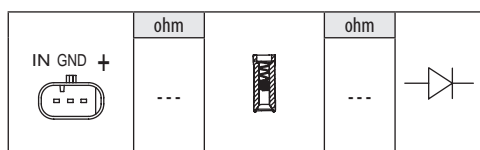

COILS

Adatt./Suitable:

FORD
1 800 554
1 836 729
DS7G-12A366-BA
DS7G-12A366-BB
HITACHI
133956

- NEW - ITEM NOW AVAILABLE FROM PRODUCTION
• NUOVO - ARTICOLO ORA DISPONIBILE PER LA VENDITA
• NOUVEAU - ARTICLE DISPONIBLE EN PRODUCTION COURANTE
• NEU - JETZT ZUM VERKAUF VERFÜGBARER ARTIKEL
• NUEVO - ARTICULO AHORA DISPONIBLE EN PRODUCCION

MARKET DIFFUSION: MEDIUM

FORD		
C-MAX II 1.5 16V	--	03/15 ⇨
C-MAX II 1.5 EcoBoost	M8DB, M9DB	03/15 ⇨
FOCUS III 1.5 EcoBoost	M8DA, M8DB, M8DD, M8DE, M9DA, M9DB	09/14 ⇨
GALAXY III 1.5 EcoBoost	C15HDTX, UNCI, UNCK	01/15 ⇨
GRAND C-MAX 1.5 EcoBoost	M8DB, M9DB	03/15 ⇨
KUGA II 1.5 16V	--	03/13 ⇨
KUGA II 1.5 EcoBoost	2DA465QA, BNMA, M8MA, M8MB, M8MC, M8ME	09/14 ⇨
KUGA II 1.5 EcoBoost 4x4	OCA4GX15, 6EVE, M8MA, M8MB, M9MA, M9MB, M9MC, M9MD, M9ME	09/14 ⇨
KUGA II 1.5 EcoBoost E85	ZDA465QA, M8MA, M8MB, M8MC, M8ME	02/19 ⇨ 11/19
MONDEO IV 1.5 EcoBoost	UNCA, UNCB, UNCE, UNCF, UNCN	09/14 ⇨
MONDEO IV 1.5 GTDI	--	09/14 ⇨
S-MAX II 1.5 EcoBoost	C15HDTX, UNCI, UNCL, UNCK	01/15 ⇨

COILS

Adatt./Suitable:

HITACHI
133965
MAZDA
P51B-18-100
PE01-18-100
PE20-18-100
PE20-18-100A
PYFS-18-100

- NEW - ITEM NOW AVAILABLE FROM PRODUCTION
• NUOVO - ARTICOLO ORA DISPONIBILE PER LA VENDITA
• NOUVEAU - ARTICLE DISPONIBLE EN PRODUCTION COURANTE
• NEU - JETZT ZUM VERKAUF VERFÜGBARER ARTIKEL
• NUEVO - ARTICULO AHORA DISPONIBLE EN PRODUCCION

MARKET DIFFUSION: HIGH