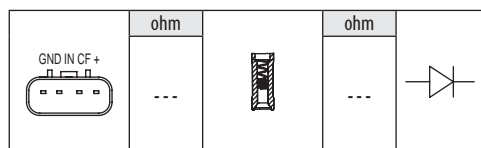

1.970.538

EPS 1.970.538

COILS

Adatt./Suitable:

LEXUS

- 90919-02251
- 90919-02255
- 90919-A2004
- 90919-A2007

TOYOTA

- 90919-02251
- 90919-02255
- 90919-A2002
- 90919-A2004
- 90919-A2007

NEW - ITEM NOW AVAILABLE FROM PRODUCTION

- NUOVO - ARTICOLO ORA DISPONIBILE PER LA VENDITA
- NOUVEAU - ARTICLE DISPONIBLE EN PRODUCTION COURANTE
- NEU - JETZT ZUM VERKAUF VERFÜGBARER ARTIKEL
- NUEVO - ARTICULO AHORA DISPONIBLE EN PRODUCCION

LEXUS			
ES 3.5	2GR-FE	05/06	⇒ 06/12
ES 350	2GR-FE	06/12	⇒ 06/18
RX II 350	2GR-FE	01/06	⇒ 12/08
RX II 350 AWD	2GR-FE, 2GRFE(276)	02/06	⇒ 12/08
RX III 350	2GR-FE	01/09	⇒ 09/15
RX III 350 AWD	2GR-FE	12/08	⇒ 08/15
RX III 450h	2GR-FXE	12/08	⇒ 10/15
RX III 450h AWD	2GR-FXE	12/08	⇒ 10/15
TOYOTA			
AURION 3.5	2GR-FE	03/06	⇒
CAMRY 3.5	2GR-FE	01/06	⇒
HIGHLANDER / KLUGER 3.5 AWD	2GR-FE, 2GR-FKS	09/14	⇒
RAV 4 III 3.5 4WD	2GR-FE	11/05	⇒
SIENNA 3.5	2GR-FE	01/10	⇒
SIENNA 3.5 4WD	2GR-FE	01/10	⇒
PREVIA III 3.5	2GR-FE	01/06	⇒
PREVIA III 3.5 4WD	2GR-FE	01/06	⇒
VENZA 3.5	2GR-FE	11/08	⇒ 11/16
VENZA 3.5 4WD	2GR-FE	11/08	⇒ 11/16

EPS 1.970.547

COILS

Adatt./Suitable:

BOSCH

- 0 221 503 800
- 0 986 221 096

CHEVROLET

- 25195107
- 25198623
- 25200553
- 55575499
- 55577898
- 55579072
- 95528319

GENERAL MOTORS

- 25 195 107
- 25 198 623
- 55 573 735
- 55 575 499
- 55 577 898
- 55 579 072
- 95 528 319

HITACHI

- 134048
- 2504048

MAGNETI MARELLI

- 060717137012

OPEL

- 12 08 092
- 12 08 093
- 12 08 096
- 12 08 123
- 25195107
- 25198623
- 55573735
- 55577898
- 55579072
- 95528319

VAUXHALL

- 25195107
- 25198623
- 55573735
- 55577898
- 55579072
- 95528319

NEW - ITEM NOW AVAILABLE FROM PRODUCTION

- NUOVO - ARTICOLO ORA DISPONIBILE PER LA VENDITA
- NOUVEAU - ARTICLE DISPONIBLE EN PRODUCTION COURANTE
- NEU - JETZT ZUM VERKAUF VERFÜGBARER ARTIKEL
- NUEVO - ARTICULO AHORA DISPONIBLE EN PRODUCCION

MARKET DIFFUSION: HIGH