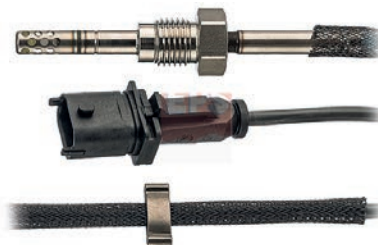

17	M14x1,5		L1	Ang	L2	RTD-PT
			35	0°	500	

JEEP			
CHEROKEE V 2.0 CRD	EBS, EBT	04/14 ⇨	08/18
CHEROKEE V 2.0 CRD 4x4	EBS, EBT	04/14 ⇨	08/18
CHEROKEE V 2.2 CRD	EBV	09/18 ⇨	
CHEROKEE V 2.2 CRD 4x4	EBU, EBV, LAU61	08/15 ⇨	
CHEROKEE 2.0 CRD	EBS, EBT	04/14 ⇨	08/18
CHEROKEE 2.2 CRD	EBU, EBV	08/15 ⇨	08/18
OPEL			
SIGNUM 2.0 Turbo	Z20NET	05/03 ⇨	12/08
VECTRA C 2.0 16V Turbo	Z20NET	03/03 ⇨	08/08
VECTRA C 2.0 Turbo	Z20NET	10/03 ⇨	08/08
VAUXHALL			
SIGNUM 2.0 i Turbo	Z20NET	03/03 ⇨	10/08
VECTRA C 2.0 16V Turbo	Z20NET	01/00 ⇨	10/08