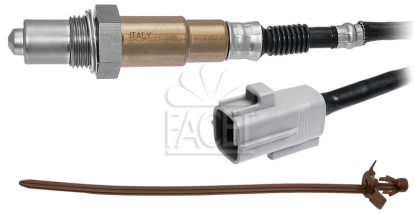

107 UNIVERSAL:
10.8235

TS	N°	L	F	S	B	SH
PS44050_A	4	650				A

SUZUKI

IGNIS III 1.2	K12C	10/16 ⇄
IGNIS III 1.2 AllGrip	K12C	10/16 ⇄
IGNIS III 1.2 Hybrid	K12C	10/16 ⇄
IGNIS III 1.2 Hybrid AllGrip	K12C	10/16 ⇄
SWIFT VI 1.2	K12C	04/17 ⇄
SWIFT VI 1.2 AllGrip	K12C	04/17 ⇄
SWIFT VI 1.2 SHVS	K12C	04/17 ⇄
SWIFT VI 1.2 SHVS AllGrip	K12C	04/17 ⇄