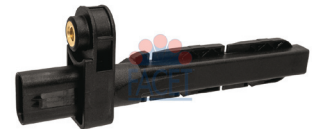

L	L1	Hall Effect	
---	85,2		

BMW			
3 VI 316 d	B47D20A	03/12 ⇨ 06/19	
3 VI 318 d	B47D20A	03/12 ⇨	
3 VI 318 d xDrive	B47D20A	07/15 ⇨ 02/18	
3 VI 318 i	B38B15A	07/15 ⇨ 06/19	
3 VI 320 d	B47D20A	11/11 ⇨	
3 VI 320 d xDrive	B47D20A	08/12 ⇨	
3 VI 320 i	B48B20A	07/15 ⇨	
3 VI 320 i xDrive	B48B20A	07/15 ⇨	
3 VI 325 d	B47D20B	03/16 ⇨ 02/18	
3 VI 330 d	N57D30A	07/12 ⇨	
3 VI 330 d xDrive	N57D30A	03/13 ⇨	
3 VI 330 e	B48B20A	11/15 ⇨ 10/18	
3 VI 330 i	B46B20B, B48B20B	07/15 ⇨	
3 VI 330 i xDrive	B48B20B	07/15 ⇨	
3 VI 335 d xDrive	N57D30B	07/13 ⇨	
3 VI 340 i	B58B30A	07/15 ⇨	
3 VI 340 i xDrive	B58B30A	07/15 ⇨	
1 II 114 d	B37D15A	06/15 ⇨	
1 II 116 d	B37D15A	03/15 ⇨	
1 II 116 i	B38B15A	03/15 ⇨	
1 II 118 d	B47D20A	07/11 ⇨	
1 II 118 d xDrive	B47D20A	03/15 ⇨	
1 II 118 i	B38B15A	03/15 ⇨	
1 II 120 d	B47D20A	07/11 ⇨	
1 II 120 d xDrive	B47D20A	03/15 ⇨	
1 II 120 i	B48B20A	07/16 ⇨	
1 II 125 d	B47D20B	12/11 ⇨	
1 II 125 i	B48B20B	10/15 ⇨	
1 II M 140 i	B58B30A	10/15 ⇨	
1 II M 140 i xDrive	B58B30A	09/15 ⇨	
1 III 118 d	B47C20B	07/19 ⇨	
1 III 120 d	B47C20B	03/20 ⇨	
2 214 d	B37C15A	07/14 ⇨ 02/18	
2 216 d	B37C15A	03/14 ⇨	
2 216 i	B38A15A	09/14 ⇨ 02/18	
2 218 d	B47C20A, B47C20B, B47D20A	11/13 ⇨	
2 218 d xDrive	B47C20A, B47C20B	12/14 ⇨	
2 218 i	B38A15A, B38B15A	07/14 ⇨	
2 220 d	B47C20A, B47C20B, B47D20A	03/14 ⇨	
2 220 d xDrive	B47C20A, B47C20B, B47D20A	03/14 ⇨	
2 220 i	B48A20A, B48B20A	03/14 ⇨	
2 225 d	B47D20B	07/15 ⇨	
2 225 i	B48A20B	11/13 ⇨	
2 225 i xDrive	B48A20B	03/14 ⇨	
2 225 xe Plug-in-Hybrid	B38A15A	11/14 ⇨	
2 230 i	B48B20B	07/16 ⇨	
2 M 240 i	B58B30A	09/15 ⇨