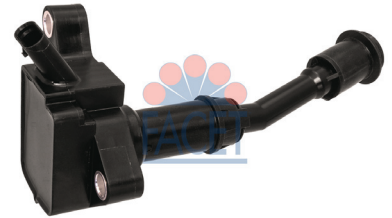

FORD

C-MAX II 1.5 16V	--	03/15 ⇨
C-MAX II 1.5 EcoBoost	M8DB, M9DB	03/15 ⇨
FOCUS III 1.5 EcoBoost	M8DA, M8DB, M8DD, M8DE, M9DA, M9DB	09/14 ⇨
GALAXY III 1.5 EcoBoost	C15HDTX, UNCI, UNCK	01/15 ⇨
GRAND C-MAX 1.5 EcoBoost	M8DB, M9DB	03/15 ⇨
KUGA II 1.5 16V	--	03/13 ⇨
KUGA II 1.5 EcoBoost	2DA465QA, BNMA, M8MA, M8MB, M8MC, M8ME	09/14 ⇨
KUGA II 1.5 EcoBoost 4x4	0CA4G15, 6EVE, M8MA, M8MB, M9MA, M9MB, M9MC, M9MD, M9ME	09/14 ⇨
KUGA II 1.5 EcoBoost E85	2DA465QA, M8MA, M8MB, M8MC, M8ME	02/19 ⇨ 11/19
MONDEO IV 1.5 EcoBoost	UNCA, UNCB, UNCE, UNCF, UNCN	09/14 ⇨
MONDEO IV 1.5 GTDI	--	09/14 ⇨
S-MAX II 1.5 EcoBoost	C15HDTX, UNCI, UNCK, UNCK	01/15 ⇨