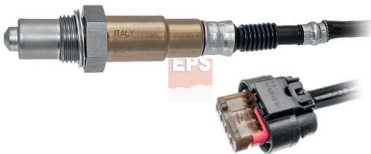

N°	L	Diagram		F	S	B	SH
4	720	B G	W W	-	-	-	A SWP

FORD

C-MAX II 1.5 16V	--	03/15
C-MAX II 1.5 EcoBoost	M8DB, M9DB	03/15
FOCUS III 1.5 Di TC SIGMA A	--	09/14
FOCUS III 1.5 EcoBoost	M8DA, M8DB, M8DD, M8DE, M9DA, M9DB	09/14
GRAND C-MAX 1.5 EcoBoost	M8DB, M9DB	03/15
KUGA II 1.5 16V	--	03/13
KUGA II 1.5 EcoBoost	BNMA, M8MA	09/14

FORD

KUGA II 1.5 EcoBoost 4x4 M8MA, M9MA 09/14

EPS 1.998.376

OXYGEN SENSORS

Adatt./Suitable:

BOSCH
0 258 010 485

FORD
2 035 843
F1FA-9G444-JA

107 UNIVERSAL:

1.998.235

ITEM NOW AVAILABLE FROM PRODUCTION

- NUOVO - ARTICOLO ORA DISPONIBILE PER LA VENDITA
- ARTICLE DISPONIBLE EN PRODUCTION COURANTE
- JETZT ZUM VERKAUF VERFÜGBARER ARTIKEL
- ARTICULO AHORA DISPONIBLE EN PRODUCCION