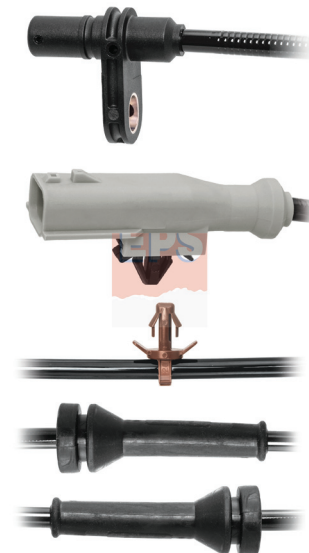

L	L1		
709	18,3	Hall Effect	

NISSAN

QASHQAI II 1.2 DIG-T	HRA2DDT	11/13 ⇄
QASHQAI II 1.3 DIG-T	HR13DDT	08/18 ⇄
QASHQAI II 1.5 dCi	K9K636, K9K646, K9K872	11/13 ⇄
QASHQAI II 1.6 dCi	R9M	11/13 ⇄
QASHQAI II 1.6 DIG-T	MR16DDT	10/14 ⇄
QASHQAI II 1.7 dCi	R9N401	01/19 ⇄
QASHQAI II 2.0	MR20DD	06/14 ⇄