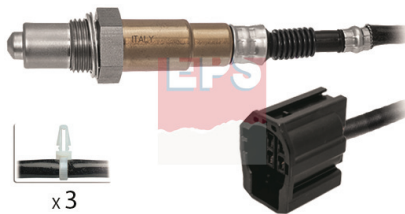

EPS 1.998.139 **04,5**

OXYGEN SENSORS

Adatt./Suitable:

- **DENSO**
  4741 07N04
- **MAZDA**
  Z601-18-861A
  Z601-18-861B

- **NEW - ITEM NOW AVAILABLE FROM PRODUCTION**
- NUOVO - ARTICOLO ORA DISPONIBILE PER LA VENDITA
- NOUVEAU - ARTICLE DISPONIBLE EN PRODUCTION COURANTE
- NEU - JETZT ZUM VERKAUF VERFÜGBARER ARTIKEL
- NUEVO - ARTICULO AHORA DISPONIBLE EN PRODUCCION

107 UNIVERSAL:
1.997.007

TS	N°	L	W	F	S	B	SH
PS44121/4	4	650	W	x	-	-	SWP

MAZDA		
311.3	ZJ07, ZJ30, ZJ-VE	10/03 → 06/09
311.4	FXJA	02/04 → 06/09
311.6	B6ZE, Z6, Z601, Z627	10/03 → 06/09

EPS 1.953.839 **3**

REVOLUTION AND TIMING (CKP AND CMP) SENSORS

Adatt./Suitable:

- **SUZUKI**
  26141-65KF0
  26141-65KF0-000
  26141-65KF1
  26141-65KF1-000

- **NEW - ITEM NOW AVAILABLE FROM PRODUCTION**
- NUOVO - ARTICOLO ORA DISPONIBILE PER LA VENDITA
- NOUVEAU - ARTICLE DISPONIBLE EN PRODUCTION COURANTE
- NEU - JETZT ZUM VERKAUF VERFÜGBARER ARTIKEL
- NUEVO - ARTICULO AHORA DISPONIBLE EN PRODUCCION