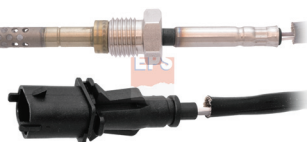

L1	Ang	L2	RTD-PT
17	M14x1,5		35	0°	720	

FIAT		
MULTIPLA 1.9 JTD	186A9.000	04/02 ⇌ 06/10
MULTIPLA 1.9 JTD 115	186A8.000	07/02 ⇌ 06/10
MULTIPLA VAN 1.9 JTD	186A9.000	04/02 ⇌ 06/10

EPS **1.220.200** **04,5**

EXHAUST GAS TEMPERATURE SENSORS (EGT)

Adatt./Suitable:

HITACHI
135502
2505502

MAGNETI MARELLI
172000517010

MERCEDES-BENZ
A 001 905 24 00

NEW - ITEM NOW AVAILABLE FROM PRODUCTION

- NUOVO - ARTICOLO ORA DISPONIBILE PER LA VENDITA
- NOUVEAU - ARTICLE DISPONIBLE EN PRODUCTION COURANTE
- NEU - JETZT ZUM VERKAUF VERFÜGBARER ARTIKEL
- NUEVO - ARTICULO AHORA DISPONIBLE EN PRODUCCION