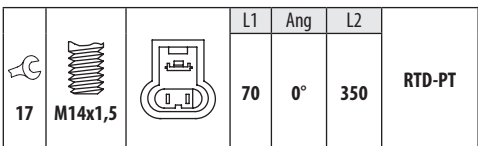

MERCEDES-BENZ		
CLASSE GL I GL 350 CDI 4-matic	OM642.822	10/10 → 08/12
CLASSE GL II GL 350 CDI / BlueTec 4-matic	OM642.826	07/12 → 10/15
CLASSE GLE 350 d 4-matic	OM642.824, OM642.826	03/15 → 10/19
CLASSE M III ML 350 BlueTEC 4-matic	OM642.826	06/11 → 02/15
CLASSE M III ML 350 CDI 4-matic	OM642.826	06/11 → 02/15

EPS 1.220.307

EXHAUST GAS TEMPERATURE SENSORS (EGT)

Adatt./Suitable:

- **MERCEDES-BENZ** A 005 153 81 28, A 007 153 86 28
- **SMART** A 007 153 86 28

NEW - ITEM NOW AVAILABLE FROM PRODUCTION

- NUOVO - ARTICOLO ORA DISPONIBILE PER LA VENDITA
- NOUVEAU - ARTICLE DISPONIBLE EN PRODUCTION COURANTE
- NEU - JETZT ZUM VERKAUF VERFÜGBARER ARTIKEL
- NUEVO - ARTICULO AHORA DISPONIBLE EN PRODUCCION