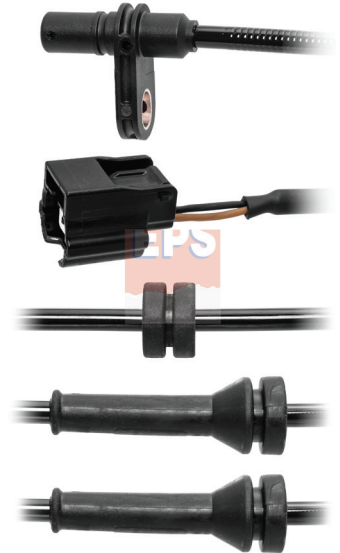

L	L1	Diagram
752	18,3	Hall Effect

NISSAN

JUKE I 1.2 DIG-T	HR12DDT, HRA2DDT	05/14 ⇨
JUKE I 1.5	HR15DE	10/13 ⇨
JUKE I 1.5 dCi	K9K410, K9K646, K9K896	06/10 ⇨
JUKE I 1.6	HR16DE, MR16DDT	06/10 ⇨
JUKE I 1.6 CVTc	HR16DE	08/14 ⇨
JUKE I 1.6 DIG-T	MR16DDT	06/10 ⇨
JUKE I 1.6 DIG-T 4x4	MR16DDT	06/10 ⇨
JUKE I 1.6 DIG-T NISMO	MR16DDT	03/13 ⇨ 07/14
JUKE I 1.6 DIG-T NISMO RS	MR16DDT	08/14 ⇨
JUKE I 1.6 DIG-T NISMO RS 4x4	MR16DDT	08/14 ⇨
JUKE I 1.6 LPG	HR16DE	01/12 ⇨
JUKE I CVTc	HR16DE	03/13 ⇨
JUKE I dCi	K9K636	06/10 ⇨
PULSAR 1.2 DIG-T	HRA2DDT	10/14 ⇨
PULSAR 1.5 dCi	K9K	10/14 ⇨
PULSAR 1.6 DIG-T	MR16DDT	02/15 ⇨
SENTRA VII 1.6 DIG-T	MR16DDT	07/12 ⇨
SENTRA VII 1.6 i	HR16DE	07/12 ⇨
SENTRA VII 1.8	MRA8DE	08/12 ⇨
SENTRA VII 1.8 [TWN]	MRA8DE	08/13 ⇨
SENTRA VII 1.8 i	MRA8DE	07/12 ⇨
SENTRA VII 2.0	MR20DE	09/12 ⇨
SYLPHY III 1.6	HR16DE	08/12 ⇨
SYLPHY III 1.6 DIG-T	MR16DDT	07/12 ⇨
SYLPHY III 1.8	MRA8DE	08/12 ⇨
TIIDA II 1.6	HR16DE, MR16DDT	08/11 ⇨
TIIDA II 1.6 [RUS]	HR16DE	01/15 ⇨
TIIDA II 1.6 CVTc	HR16DE	08/12 ⇨
TIIDA II 1.6 DIG-T	MR16DDT	08/11 ⇨
TIIDA II 1.8	MRA8DE	08/12 ⇨