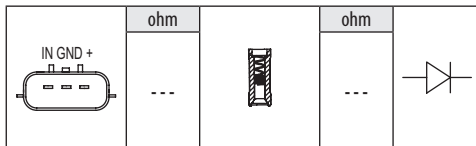

EPS 1.970.613

05,5

COILS

Adatt./Suitable:

BOSCH
0 986 221 079

DACIA
22 43 324 28R

HITACHI
134058
2504058

LADA
22 43 324 28R

MAGNETI MARELLI
060810258010

MERCEDES-BENZ
A 281 906 00 00

NISSAN
22448-00Q0F

RENAULT
22 43 324 28R
H82 01 154 128

SMART
A 281 906 00 00

NEW - ITEM NOW AVAILABLE FROM PRODUCTION

- NUOVO - ARTICOLO ORA DISPONIBILE PER LA VENDITA
- NOUVEAU - ARTICLE DISPONIBLE EN PRODUCTION COURANTE
- NEU - JETZT ZUM VERKAUF VERFÜGBARER ARTIKEL
- NUEVO - ARTICULO AHORA DISPONIBLE EN PRODUCCION

MARKET DIFFUSION: HIGH

DACIA

DOKKER 1.2 TCe	H5F402, H5F408	11/12 ⇨
DOKKER 1.2 TCe 115	--, H5F402, H5F408	12/12 ⇨
DOKKER 1.6	H4M738, H4M740	11/12 ⇨
DOKKER 1.6 LPG	H4M740	04/15 ⇨
DUSTER 1.2 TCe 125	H5F404, H5F408	01/12 ⇨
DUSTER 1.2 TCe 125 4x4	H5F404, H5F410	10/13 ⇨
DUSTER 1.6 S Ce 115	H4M438, H4M738	06/15 ⇨
DUSTER 1.6 S Ce 115 4x4	H4M430, H4M730, H4M738	06/15 ⇨
DUSTER 1.6 S Ce 115 LPG	H4M740	06/15 ⇨
LODGY 1.2 TCe	H5F402, H5F408	03/12 ⇨
LODGY 1.6	H4M738	03/12 ⇨
LODGY 1.6 LPG	H4M740	04/15 ⇨
LODGY 1.6 S Ce 100	H4M738, H4M740	06/15 ⇨
LOGAN II TCe 90	H4B400, H4B408, H4B410	10/12 ⇨
LOGAN II TCe 90 LPG	H4B410	09/15 ⇨
LOGAN II MCV TCe 90	H4B400, H4B408	02/13 ⇨
LOGAN II MCV TCe 90 LPG	H4B410	09/15 ⇨
SANDERO II TCe 90	--, H4B400, H4B408	10/12 ⇨
SANDERO II TCe 90 LPG	H4B410	09/15 ⇨

LADA

VESTA 1.6	H4M	11/19 ⇨

MERCEDES-BENZ

CITAN 112	M200.711	06/13 ⇨ 08/21

NISSAN

JUKE I 1.2 DIG-T	HR12DDT, HRA2DDT	05/14 ⇨
MICRA V 0.9 IG-T	HR09DET	12/16 ⇨
MICRA V 0.9 LPG	HR09DET	03/19 ⇨
PULSAR 1.2 DIG-T	HRA2DDT	10/14 ⇨
TERRANO III 1.6	H4M	12/15 ⇨
TERRANO III 1.6 4x4	H4M	12/15 ⇨
QASHQAI II 1.2 DIG-T	HR12DDT, HRA2DDT	11/13 ⇨

RENAULT

MEGANE IV 1.2 TCe 100	H5F408	11/15 ⇨
MEGANE IV 1.2 TCe 130	H5F408	11/15 ⇨
MEGANE IV 1.6 16V	H4M738, H4M750	11/15 ⇨
MEGANE IV 1.6 S Ce	H4M738, H4M750	10/16 ⇨
CAPTUR 0.9 TCe 90	H4B400, H4B408	06/13 ⇨
CAPTUR 1.2T	H5F403	06/13 ⇨
CAPTUR 1.2 TCe 120	H5F403, H5F408, H5F412	06/13 ⇨
MEGANE III 1.2 TCe	H5F400, H5F404, H5F405, H5F408, H5F412	03/12 ⇨
KANGOO II 1.2 TCe 115	H5F400, H5F408, H5F412	07/13 ⇨

RENAULT

CLIO IV 0.9 TCe 75	H4B408	05/18 ⇨
CLIO IV 0.9 TCe 90	H4B400, H4B408	11/12 ⇨
CLIO IV 0.9 TCe 90 LPG	H4B410	08/15 ⇨
CLIO IV 1.2 TCe 120	H5F403, H5F408, H5F412	03/13 ⇨
CLIO 0.9 TCe 90	H4B400	01/14 ⇨
DUSTER 1.6 16V	H4M438	06/15 ⇨
DUSTER 1.6 16V 4x4	H4M430	06/15 ⇨
GRAND SCÉNIC III 1.2 TCe	H5F400, H5F404, H5F408	04/12 ⇨
GRAND SCÉNIC IV 1.2 TCe 115	H5F408	09/16 ⇨
GRAND SCÉNIC IV 1.2 TCe 130	H5F408	09/16 ⇨
KADJAR 1.2 TCe 130	H5F408	06/15 ⇨
KAPTUR 1.6	H4M429, H4M438	03/16 ⇨
LOGAN/STEPWAY 1.6	H4M429, H4M438	09/16 ⇨
SANDERO II 1.6	H4M429, H4M438	09/16 ⇨
SANDERO II TCe 90	H4B400	09/15 ⇨
SCÉNIC III 1.2 TCe	H5F400, H5F404, H5F408	04/12 ⇨
SCÉNIC IV 1.2 TCe 115	H5F408	09/16 ⇨
SCÉNIC IV 1.2 TCe 130	H5F408	09/16 ⇨
TWINGO III 0.9 TCe 110	H4B401	11/16 ⇨
TWINGO III 0.9 TCe 90	H4B401	09/14 ⇨
TWINGO III 0.9 TCe 90 LPG	H4B451	08/18 ⇨
TWINGO III 1.0 S Ce 70	H4D400	09/14 ⇨
MEGANE CC 1.2 TCe	H5F400, H5F404	09/12 ⇨

SMART

FORFOUR III 0.9	M281.910	11/14 ⇨
FORFOUR III 0.9 Brabus	M281.910	07/16 ⇨
FORFOUR III 1.0	M281.920	07/14 ⇨
FORTWO III 0.9	M281.910	09/14 ⇨
FORTWO III 0.9 Brabus	M281.910	07/16 ⇨
FORTWO III 1.0	M281.920	07/14 ⇨

EPS 1.970.620

05,5

COILS

Adatt./Suitable:

BOSCH
0 986 221 102

CITROËN
96 753 909 80

DS
96 753 909 80

GENERAL MOTORS
3 639 845

HITACHI
133962
2503962

OPEL
3639845
9675390980

PEUGEOT
96 753 909 80

VAUXHALL
3639845
9675390980

NEW - ITEM NOW AVAILABLE FROM PRODUCTION

- NUOVO - ARTICOLO ORA DISPONIBILE PER LA VENDITA
- NOUVEAU - ARTICLE DISPONIBLE EN PRODUCTION COURANTE
- NEU - JETZT ZUM VERKAUF VERFÜGBARER ARTIKEL
- NUEVO - ARTICULO AHORA DISPONIBLE EN PRODUCCION

MARKET DIFFUSION: HIGH