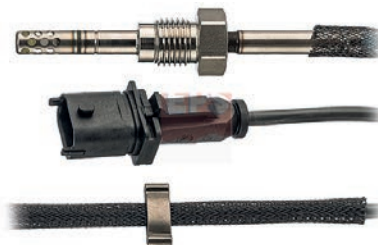

17	M14x1,5		L1	Ang	L2	RTD-PT
			35	0°	500	

JEEP		
CHEROKEE V 2.0 CRD	EBS, EBT	04/14 ⇨ 08/18
CHEROKEE V 2.0 CRD 4x4	EBS, EBT	04/14 ⇨ 08/18
CHEROKEE V 2.2 CRD	EBV	09/18 ⇨
CHEROKEE V 2.2 CRD 4x4	EBU, EBV, LAU61	08/15 ⇨
CHEROKEE 2.0 CRD	EBS, EBT	04/14 ⇨ 08/18
CHEROKEE 2.2 CRD	EBU, EBV	08/15 ⇨ 08/18
OPEL		
SIGNUM 2.0 Turbo	Z20NET	05/03 ⇨ 12/08
VECTRA C 2.0 16V Turbo	Z20NET	03/03 ⇨ 08/08
VECTRA C 2.0 Turbo	Z20NET	10/03 ⇨ 08/08
VAUXHALL		
SIGNUM 2.0 i Turbo	Z20NET	03/03 ⇨ 10/08
VECTRA C 2.0 16V Turbo	Z20NET	01/00 ⇨ 10/08