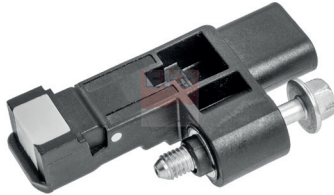

CITROËN

Table with columns for model (C4 PICASSO II 1.6 THP 150, etc.), part number, and date range.

DS

Table with columns for model (DS 5 1.6 THP 165, etc.), part number, and date range.

DS

Table with columns for model (DS 5 1.6 THP 165, etc.), part number, and date range.

DS

Table with columns for model (DS4 / DS4 CROSSBACK 1.6 THP 210), part number, and date range.

OPEL

Table with columns for model (GRANDLAND X 1.6 Turbo, etc.), part number, and date range.

PEUGEOT

Table with columns for model (208 1.6, 208 1.6 GTi, etc.), part number, and date range.

VAUXHALL

Table with columns for model (GRANDLAND X 1.6 Turbo, etc.), part number, and date range.

EPS 1.953.792

REVOLUTION AND TIMING (CKP AND CMP) SENSORS

Adatt./Suitable:

BMW 13 62 7 561 753

BOSCH 0 986 280 442

CITROËN 1920 LR

DS 1920 LR

MINI 13 62 7 561 753, 7 561 753

PEUGEOT 1920 LR

- NEW - ITEM NOW AVAILABLE FROM PRODUCTION
  • NUOVO - ARTICOLO ORA DISPONIBILE PER LA VENDITA
  • NOUVEAU - ARTICLE DISPONIBLE EN PRODUCTION COURANTE
  • NEU - JETZT ZUM VERKAUF VERFÜGBARER ARTIKEL
  • NUEVO - ARTICULO AHORA DISPONIBLE EN PRODUCCION

MARKET DIFFUSION: MEDIUM