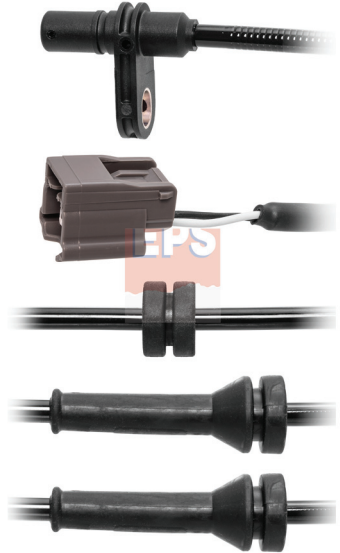

L	L1		
668	18,3	Hall Effect	

NISSAN		
JUKE 1.2 DIG-T	HR12DDT, HRA2DDT	05/14
JUKE 1.5	HR15DE	10/13
JUKE 1.5 dCi	K9K410, K9K646, K9K896	06/10
JUKE 1.6	HR16DE, MR16DDT	06/10
JUKE 1.6 CVTC	HR16DE	08/14
JUKE 1.6 DIG-T	MR16DDT	06/10
JUKE 1.6 DIG-T 4x4	MR16DDT	06/10
JUKE 1.6 DIG-T NISMO	MR16DDT	03/13 07/14
JUKE 1.6 DIG-T NISMO RS	MR16DDT	08/14
JUKE 1.6 DIG-T NISMO RS 4x4	MR16DDT	08/14
JUKE 1.6 LPG	HR16DE	01/12
JUKE CVTC	HR16DE	03/13
JUKE dCi	K9K636	06/10
PULSAR 1.2 DIG-T	HRA2DDT	10/14
PULSAR 1.5 dCi	K9K	10/14
PULSAR 1.6 DIG-T	MR16DDT	02/15
SENTRA VII 1.6	HR16DE	08/14
SENTRA VII 1.6 DIG-T	MR16DDT	07/12
SENTRA VII 1.6 i	HR16DE	07/12
SENTRA VII 1.8	MRA8DE	08/12
SENTRA VII 1.8 [TWN]	MRA8DE	08/13
SENTRA VII 1.8 i	MRA8DE	07/12
SENTRA VII 2.0	MR20DE	09/12
SYLPHY III 1.6	HR16DE	08/12
SYLPHY III 1.6 DIG-T	MR16DDT	07/12
SYLPHY III 1.8	MRA8DE	08/12
TIIDA II 1.6	HR16DE, MR16DDT	08/11
TIIDA II 1.6 [RUS]	HR16DE	01/15
TIIDA II 1.6 CVTC	HR16DE	08/12
TIIDA II 1.6 DIG-T	MR16DDT	08/11
TIIDA II 1.8	MRA8DE	08/12