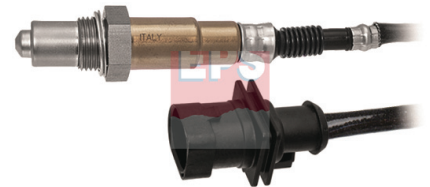

TS	N°	L	F	S	B	SH
WB55005	5	800	-	-	-	A

JAGUAR		
F-PACE 3.0 SCV6 AWD	306PS	09/15 ⇨
F-TYPE 3.0 SCV6 400 SPORT AWD	306PS	11/16 ⇨
F-TYPE 3.0 SCV6 S AWD	306PS	12/14 ⇨
F-TYPE 5.0 SCV8 R AWD	508PS	12/14 ⇨
F-TYPE 5.0 SCV8 SVR / SCV8 P575 R	508PS, AJ133G2	12/15 ⇨
F-TYPE 5.0 SCV8 SVR / SCV8 P575 R AWD	508PS, AJ133G2	12/15 ⇨
F-TYPE SCV6 400 SPORT AWD XF 3.0 AWD	306PS	11/16 ⇨
XJ 3.0 AWD	306PS	10/12 ⇨
XJ 3.0 SCV6	AJ126	03/12 ⇨
XJ 3.0 SCV6 AWD	306PS	10/12 ⇨

LAND ROVER		
RANGE ROVER VELAR 3.0 P340 SCV6 4x4	306PS	04/18 ⇨
RANGE ROVER VELAR 3.0 P380 SCV6 4x4	306PS	03/17 ⇨

MASERATI		
Ghibli 3.0 S	M156B	07/17 ⇨
Ghibli 3.0 S Q4	M156B	08/13 ⇨
LEVANTE 3.0 Q4	M156D	06/16 ⇨
LEVANTE 3.0 S Q4	M156E	06/16 ⇨