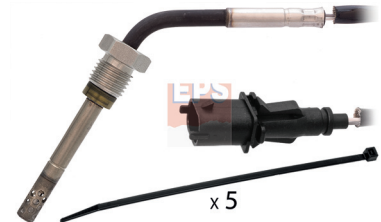

L1	Ang	L2	RTD-PT
17	M14x1,5		50	60°	1340	

OPEL		
MOKKA 1.7 CDTi	A17DTS, A17DTS(LUD-NE9)	06/12 ⇨
MOKKA 1.7 CDTi 4x4	A17DTS	06/12 ⇨
VAUXHALL		
MOKKA / MOKKA X 1.7 CDTi	A17DTS(LUD-NE9)	06/12 ⇨

EPS 1.220.237

04,5

EXHAUST GAS TEMPERATURE SENSORS (EGT)

Adatt./Suitable:

GENERAL MOTORS
55 571 194

MAGNETI MARELLI
172000473010

OPEL
55571194
8 55 279

VAUXHALL
55571194

NEW - ITEM NOW AVAILABLE FROM PRODUCTION

- NUOVO - ARTICOLO ORA DISPONIBILE PER LA VENDITA
- NOUVEAU - ARTICLE DISPONIBLE EN PRODUCTION COURANTE
- NEU - JETZT ZUM VERKAUF VERFÜGBARER ARTIKEL
- NUEVO - ARTICULO AHORA DISPONIBLE EN PRODUCCION