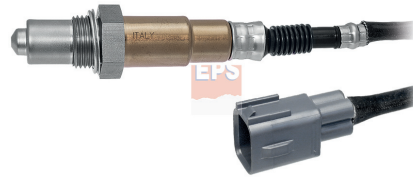

TS	N°	L	W				F	S	B	SH	
PS44026_A	4	250	G							SWP	

DAIHATSU			
CHARADEVI 1.33 16V	1NR-FE		05/11 ⇨
SUBARU			
TREZIA 1.3	1NR-FE		03/11 ⇨
TOYOTA			
COROLLA XI 1.3	1NR-FE		05/12 ⇨
URBAN CRUISER 1.33	1NR-FE		01/09 ⇨ 03/16
VERSO S 1.33	1NR-FE		11/10 ⇨ 10/16
YARIS II 1.33 VVT-i	1NR-FE		11/08 ⇨ 12/11
YARIS III 1.3	1NR-FE		09/11 ⇨
YARIS III 1.3 4WD	1NR-FE		12/10 ⇨
YARIS 1.3 VVTi	1NR-FE		10/12 ⇨