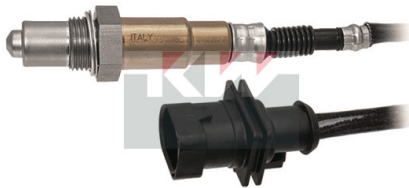

498 569

MASERATI

QUATTROPORTE 3.0 S Q4

M156B

05/13 →

KW 498 569

OXYGEN SENSORS

Adatt./Suitable:

BOSCH
0 258 027 087
0 258 027 157

FORD
EJ32-9F472-AA

JAGUAR
T2H 3281

LAND ROVER
LR049882

NEW - ITEM NOW AVAILABLE FROM PRODUCTION

- NUOVO - ARTICOLO ORA DISPONIBILE PER LA VENDITA
- NOUVEAU - ARTICLE DISPONIBLE EN PRODUCTION COURANTE
- NEU - JETZT ZUM VERKAUF VERFÜGBARER ARTIKEL
- NUEVO - ARTICULO AHORA DISPONIBLE EN PRODUCCION

¹⁰⁷ UNIVERSAL:

498 560

TS	N°	L	B G Y W R				F	S	B	SH	
WB55005	5	400					-	-	-	A	WBP

JAGUAR

XE 2.0	204PT	03/15 →
XF 2.0	204PT	05/15 →

LAND ROVER

DISCOVERY IV 2.0 4x4	204PT	11/14 →
DISCOVERY SPORT Si4 4x4	204PT	01/17 →
RANGE ROVER EVOQUE 2.0 4x4	204PT	06/11 → 12/19
RANGE ROVER EVOQUE Si4 4x4	204PT	09/13 → 12/19

KW 498 570

OXYGEN SENSORS

Adatt./Suitable:

BOSCH
0 258 027 049

FORD
CPLA-9F472-CC

LAND ROVER
LR035750

NEW - ITEM NOW AVAILABLE FROM PRODUCTION

- NUOVO - ARTICOLO ORA DISPONIBILE PER LA VENDITA
- NOUVEAU - ARTICLE DISPONIBLE EN PRODUCTION COURANTE
- NEU - JETZT ZUM VERKAUF VERFÜGBARER ARTIKEL
- NUEVO - ARTICULO AHORA DISPONIBLE EN PRODUCCION

¹⁰⁷ UNIVERSAL:

498 560