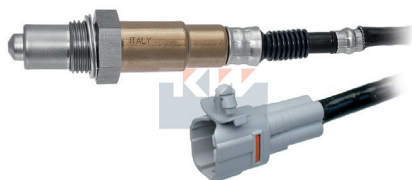

TS	N°	L	Diagram				F	S	B	SH	
PS44064_A	4	720	G	B	W	X	-	-	-	A	SWP

SUZUKI			
JIMNY III 1.3	M13A	08/04	⇒
JIMNY III 1.3 16V	G13BB, M13A	02/01	⇒
JIMNY III 1.3 16V 4WD	G13BB, M13A	09/98	⇒
JIMNY III 1.3 16V 4x4	M13A	08/05	⇒

KW 498 528 **04,5**

OXYGEN SENSORS

Adatt./Suitable:

- **VOLVO**
  31480731

- **NEW - ITEM NOW AVAILABLE FROM PRODUCTION**
- NUOVO - ARTICOLO ORA DISPONIBILE PER LA VENDITA
- NOUVEAU - ARTICLE DISPONIBLE EN PRODUCTION COURANTE
- NEU - JETZT ZUM VERKAUF VERFÜGBARER ARTIKEL
- NUEVO - ARTICULO AHORA DISPONIBLE EN PRODUCCION

107 UNIVERSAL:
498 235