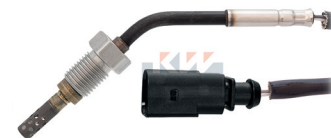

17	M14x1,5		L1	Ang	L2	RTD-PT
			25	45°	620	

VW

CRAFTER 2.0 TDI	CSLB, CSNA	07/11	12/16	
CRAFTER 2.0 TDI 4motion	CSNA	07/11	12/16