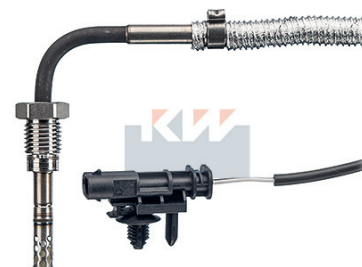

L1	Ang	L2	RTD-PT
17	M14x1,5		35	90°	455	

VOLVO

C30 D3	D5204T5	10/10 ⇨ 12/12
C30 D4	D5204T	10/10 ⇨ 12/12
C70 II D3	D5204T5	10/10 ⇨ 06/13
C70 II D4	D5204T	10/10 ⇨ 06/13
S40 II D3	D5204T5	10/10 ⇨ 12/12
S40 II D4	D5204T	10/10 ⇨ 12/12
S60 II D3	D5204T2, D5204T3, D5204T7	04/10 ⇨ 12/15
S60 II D4	D5204T2, D5204T3	04/10 ⇨ 12/14
S60 II D5	D5244T10, D5244T11, D5244T15	04/10 ⇨ 12/15
S60 II D5 AWD	D5244T11	04/11 ⇨ 12/15
S80 II 2.4 D	D5244T14, D5244T19	03/06 ⇨
S80 II D3	D5204T7	05/12 ⇨ 05/14
S80 II D3 / D4	D5204T2, D5204T3	01/10 ⇨ 12/16
S80 II D5	D5244T10, D5244T11, D5244T15	01/10 ⇨ 04/15
S80 II D5 AWD	D5244T10, D5244T15	01/10 ⇨ 04/15
V40 II 2.0 D3	D5204T6	09/13 ⇨ 12/15
V40 II 2.0 D4	D5204T4	09/13 ⇨ 12/14
V40 II D3	D5204T6	03/12 ⇨ 03/15
V40 II D4	D5204T4	03/12 ⇨
V50 D3	D5204T5	10/10 ⇨ 12/12
V50 D4	D5204T	10/10 ⇨ 12/12
V60 I 2.0 D3	D5204T7	09/13 ⇨ 12/15
V60 I 2.0 D4	D5204T3	09/13 ⇨ 12/15
V60 I 2.4 D5	D5244T11, D5244T15	04/11 ⇨ 12/15
V60 I 2.4 D5 AWD	D5244T11	04/11 ⇨ 12/15
V60 I 2.4 D5 Hybrid AWD	D87PHEV	03/15 ⇨ 05/18
V60 I 2.4 Hybrid D6 AWD	D82PHEV	06/12 ⇨ 12/15
V60 I D3	D5204T7	05/12 ⇨ 12/15
V60 I D3 / D4	D5204T2, D5204T3	07/10 ⇨ 12/14
V60 I D5	D5244T10, D5244T11, D5244T15	07/10 ⇨ 12/15
V60 I D6 Hybrid AWD	D97PHEV	03/15 ⇨ 05/18
V70 III 2.0 D3 DRIVe	D5204T7	09/13 ⇨
V70 III 2.4 D4 AWD	D5244T17	09/13 ⇨
V70 III 2.4 D5	D5244T11, D5244T15	09/13 ⇨
V70 III D3	D5204T7	10/07 ⇨ 12/15
V70 III D3 / D4	D5204T2, D5204T3	03/10 ⇨ 12/15
V70 III D4 AWD	D5244T17	10/07 ⇨ 12/15
V70 III D5	D5244T10, D5244T11, D5244T15	10/08 ⇨ 04/16
V70 III D5 AWD	D5244T11	04/11 ⇨ 12/15
XC60 I 2.4 D / D3 / D4 AWD	D5244T16, D5244T17	05/08 ⇨ 02/17
XC60 I D3	D5204T7	04/12 ⇨ 12/15
XC60 I D3 / D4	D5204T2, D5204T3	03/10 ⇨ 12/14
XC60 I D4 AWD	D5244T12, D5244T21	10/13 ⇨ 02/17
XC60 I D5	D5244T11	06/11 ⇨ 02/17
XC60 I D5 AWD	D5244T10, D5244T11, D5244T15, D5244T20, D5244T22	07/09 ⇨ 02/17