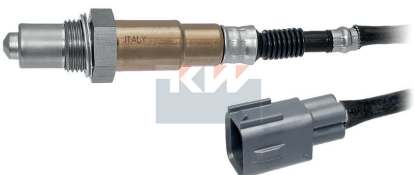

TS	N°	L		F	S	B	SH		
PS44026_A	4	350	W G		W B	-	-	A	SWP

LEXUS		
ES 3.5	2GR-FE	05/06 → 06/12
ES 350	2GR-FE	06/12 → 06/18

TOYOTA		
AURION 3.5	2GR-FE	03/06 →
CAMRY 3.5	2GR-FE	01/06 →