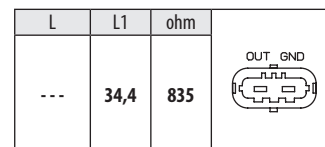

RENAULT TRUCKS		
C	DT11-122HH, DT11-122HI, DT11-122HJ, DT113-122HK, DT113-122HL, DT113-122HM, DT18-122HQ, DT18-122HR, DT18-122HS	01/13 ⇨
D	DT15-122HN, DT15-122HP, DT18-122HQ, DT18-122HR, DT18-122HS	01/13 ⇨
K	DT11-122HH, DT11-122HI, DT11-122HJ, DT113-122HK, DT113-122HL, DT113-122HM	01/13 ⇨
KERAX	dC11-270, dC11C, dC11E, dC11G	01/01 ⇨
MAGNUM	DX113	05/06 ⇨
MIDLUM	DC14-B, DC14-C, DC16-A, DC16-W	10/01 ⇨
PREMIUM	dC11B/43, dC11C, dC11E, dC11G, DC16-A	08/00 ⇨
PREMIUM 2	DX11, DX17	10/05 ⇨
T	DT11-122HH, DT11-122HI, DT11-122HJ, DT113-122HK, DT113-122HL, DT113-122HM	01/13 ⇨
VOLVO		
7700	D9B260, D9B310, D9B360, 69A300	06/06 ⇨
7900	D5K240	08/16 ⇨
8300	D9A340, D9B260, D9B310, D9B340, D9B360, D9B380	01/06 ⇨
8500	D12D340, D9B360, DH12D340, DH12D380, DH12D420	01/97 ⇨
8700	D7E290, DH12D340, DH12D380, DH12D420, DH12E340, DH12E380	01/97 ⇨
8900	D8K280, D8K320, D8K350	08/16 ⇨
9400	D9A340, D9B260, D9B310, D9B340, D9B360, D9B380	01/06 ⇨
9500	D8K320, D8K350, D9B380	10/10 ⇨
9700	D11K430, D11K460, D13C420, D13C460, D13C500, DH12D340, DH12D380, DH12D420, DH12E340, DH12E380, DH12E420, DH12E460	04/01 ⇨
9900	D11K430, D11K460, D13C420, D13C460, DH12D420, DH12E420, DH12E460	10/01 ⇨
B11	D11C330, D11C370, D11C410, D11K380, D11K430, D11K460	09/11 ⇨
B12	D12C420, D12D380, D12D420, DH12D340, DH12E340, DH12E380, DH12E420, DH12E460	02/06 ⇨
B6	D7E290	01/91 ⇨ 12/06