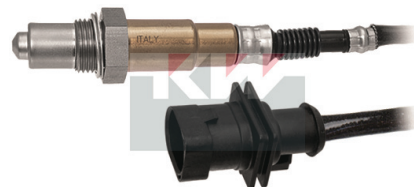

TS	N°	L	F	S	B	SH	
WB55005	5	800	-	-	-	A	WBP

JAGUAR		
F-PACE 3.0 SCV6 AWD	306PS	09/15 ⇨
F-TYPE 3.0 SCV6 400 SPORT AWD	306PS	11/16 ⇨
F-TYPE 3.0 SCV6 S AWD	306PS	12/14 ⇨
F-TYPE 5.0 SCV8 R AWD	508PS	12/14 ⇨
F-TYPE 5.0 SCV8 SVR / SCV8 P575 R	508PS, AJ133G2	12/15 ⇨
F-TYPE 5.0 SCV8 SVR / SCV8 P575 R AWD	508PS, AJ133G2	12/15 ⇨
F-TYPE SCV6 400 SPORT AWD	306PS	11/16 ⇨
XF 3.0 AWD	306PS	10/12 ⇨
XJ 3.0 SCV6	AJ126	03/12 ⇨
XJ 3.0 SCV6 AWD	306PS	10/12 ⇨

LAND ROVER		
RANGE ROVER VELAR 3.0 P340 SCV6 4x4	306PS	04/18 ⇨
RANGE ROVER VELAR 3.0 P380 SCV6 4x4	306PS	03/17 ⇨

MASERATI		
Ghibli 3.0 S	M156B	07/17 ⇨
Ghibli 3.0 S Q4	M156B	08/13 ⇨
LEVANTE 3.0 Q4	M156D	06/16 ⇨
LEVANTE 3.0 S Q4	M156E	06/16 ⇨