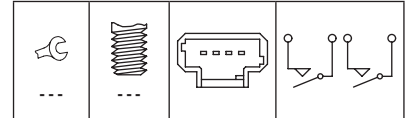

OPEL

MOVANO B 2.3 CDTI FWD	M9T670, M9T672, M9T676, M9T678, M9T680, M9T702, M9T704, M9T706, M9T708, M9T716, M9T870, M9T876, M9T878, M9T880	05/10 →
MOVANO B 2.3 CDTI RWD	OJL46205, 22TZ, 2CUC, M9T686, M9T690, M9T692, M9T694, M9T696, M9T698, M9T700, M9T710, M9T876, M9T896, M9T898	05/10 →

RENAULT

MASTER III 2.3 dCi 100 FWD	M9T670, M9T672, M9T676, M9T870, M9T890	02/10 →
MASTER III 2.3 dCi 100 RWD	OJL466Q9, M9T690, M9T692, M9T870, M9T890	02/10 →
MASTER III 2.3 dCi 110 FWD	M9T704, M9T870, M9T890	09/14 →
MASTER III 2.3 dCi 125 FWD	M9T670, M9T672, M9T676, M9T680, M9T696, M9T698, M9T870, M9T872, M9T876, M9T880, M9T882, M9T890, M9T896	02/10 →
MASTER III 2.3 dCi 125 RWD	OJL466Q9, M9T686, M9T690, M9T692, M9T694, M9T696, M9T698, M9T870, M9T890, M9T896, M9T898	02/10 →
MASTER III 2.3 dCi 130 FWD	M9T704	03/12 →
MASTER III 2.3 dCi 130 RWD	M9T710	03/12 →
MASTER III 2.3 dCi 135 FWD	M9T700, M9T702, M9T716	07/14 →
MASTER III 2.3 dCi 135 RWD	M9T700, M9T702	07/14 →
MASTER III 2.3 dCi 145 FWD	M9T672, M9T678, M9T680, M9T694, M9T696, M9T698, M9T706, M9T708, M9T896	02/10 →
MASTER III 2.3 dCi 145 RWD	M9T694, M9T696, M9T698, M9T710	02/10 →
MASTER III 2.3 dCi 150 FWD	M9T716, M9T880, M9T898	10/12 →
MASTER III 2.3 dCi 150 RWD	M9T880, M9T896, M9T898	03/13 →
MASTER III 2.3 dCi 165 FWD	M9T700, M9T702, M9T708	07/14 →
MASTER III 2.3 dCi 165 RWD	M9T700, M9T702, M9T710	07/14 →
MASTER III 2.3 dCi 170 FWD	M9T706	07/15 →
MASTER III 2.3 dCi 180 FWD	M9T716	07/19 →
MASTER III 2.3 dCi 180 RWD	M9T706	07/19 →

VAUXHALL

MOVANO 2.3 CDTI	M9T702	10/16 →
MOVANO B 2.3 CDTI [RWD]	M9T686, M9T690, M9T692, M9T694, M9T696, M9T698	07/10 →
MOVANO B 2.3 CDTI FWD	M9T670, M9T672, M9T676, M9T678, M9T680, M9T694, M9T696, M9T700, M9T702, M9T704, M9T706, M9T716, M9T870, M9T876, M9T880, M9T708	05/10 →